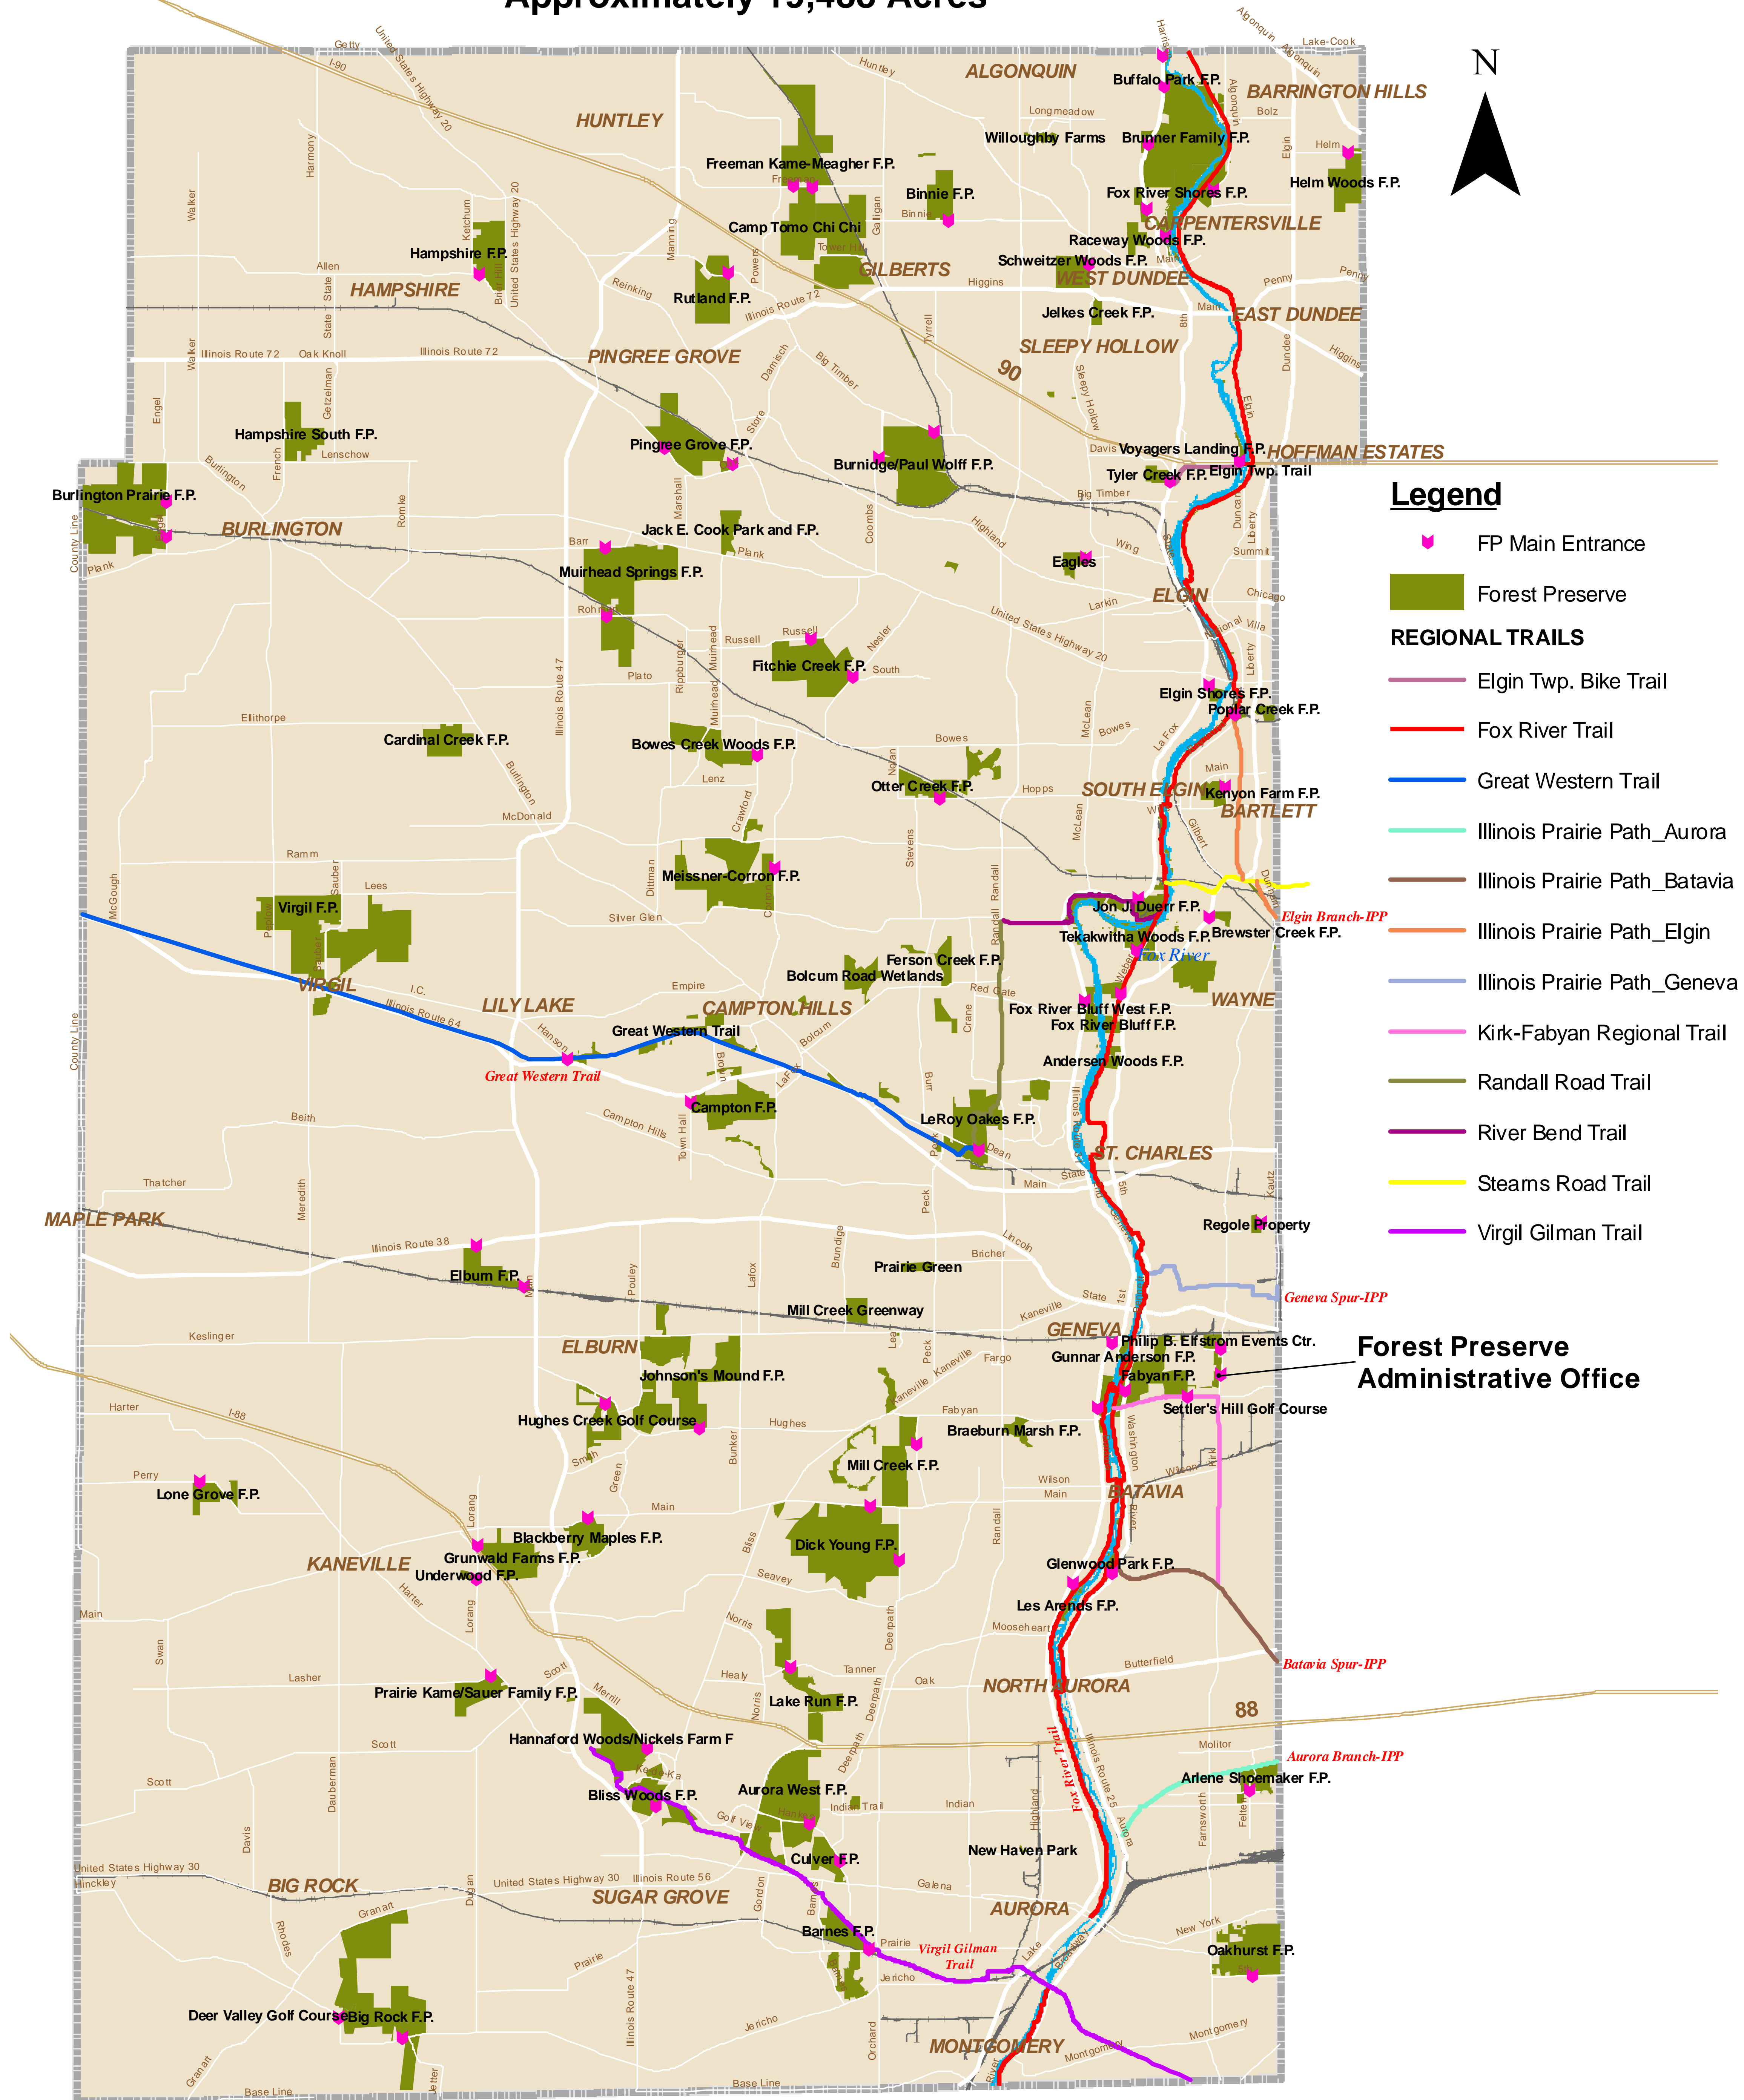

# Forest Preserve District of Kane County Properties 2012

## Approximately 19,488 Acres

### Legend

-  FP Main Entrance
-  Forest Preserve
- REGIONAL TRAILS**
-  Elgin Twp. Bike Trail
-  Fox River Trail
-  Great Western Trail
-  Illinois Prairie Path\_Aurora
-  Illinois Prairie Path\_Batavia
-  Illinois Prairie Path\_Elgin
-  Illinois Prairie Path\_Geneva
-  Kirk-Fabyan Regional Trail
-  Randall Road Trail
-  River Bend Trail
-  Steams Road Trail
-  Virgil Gilman Trail