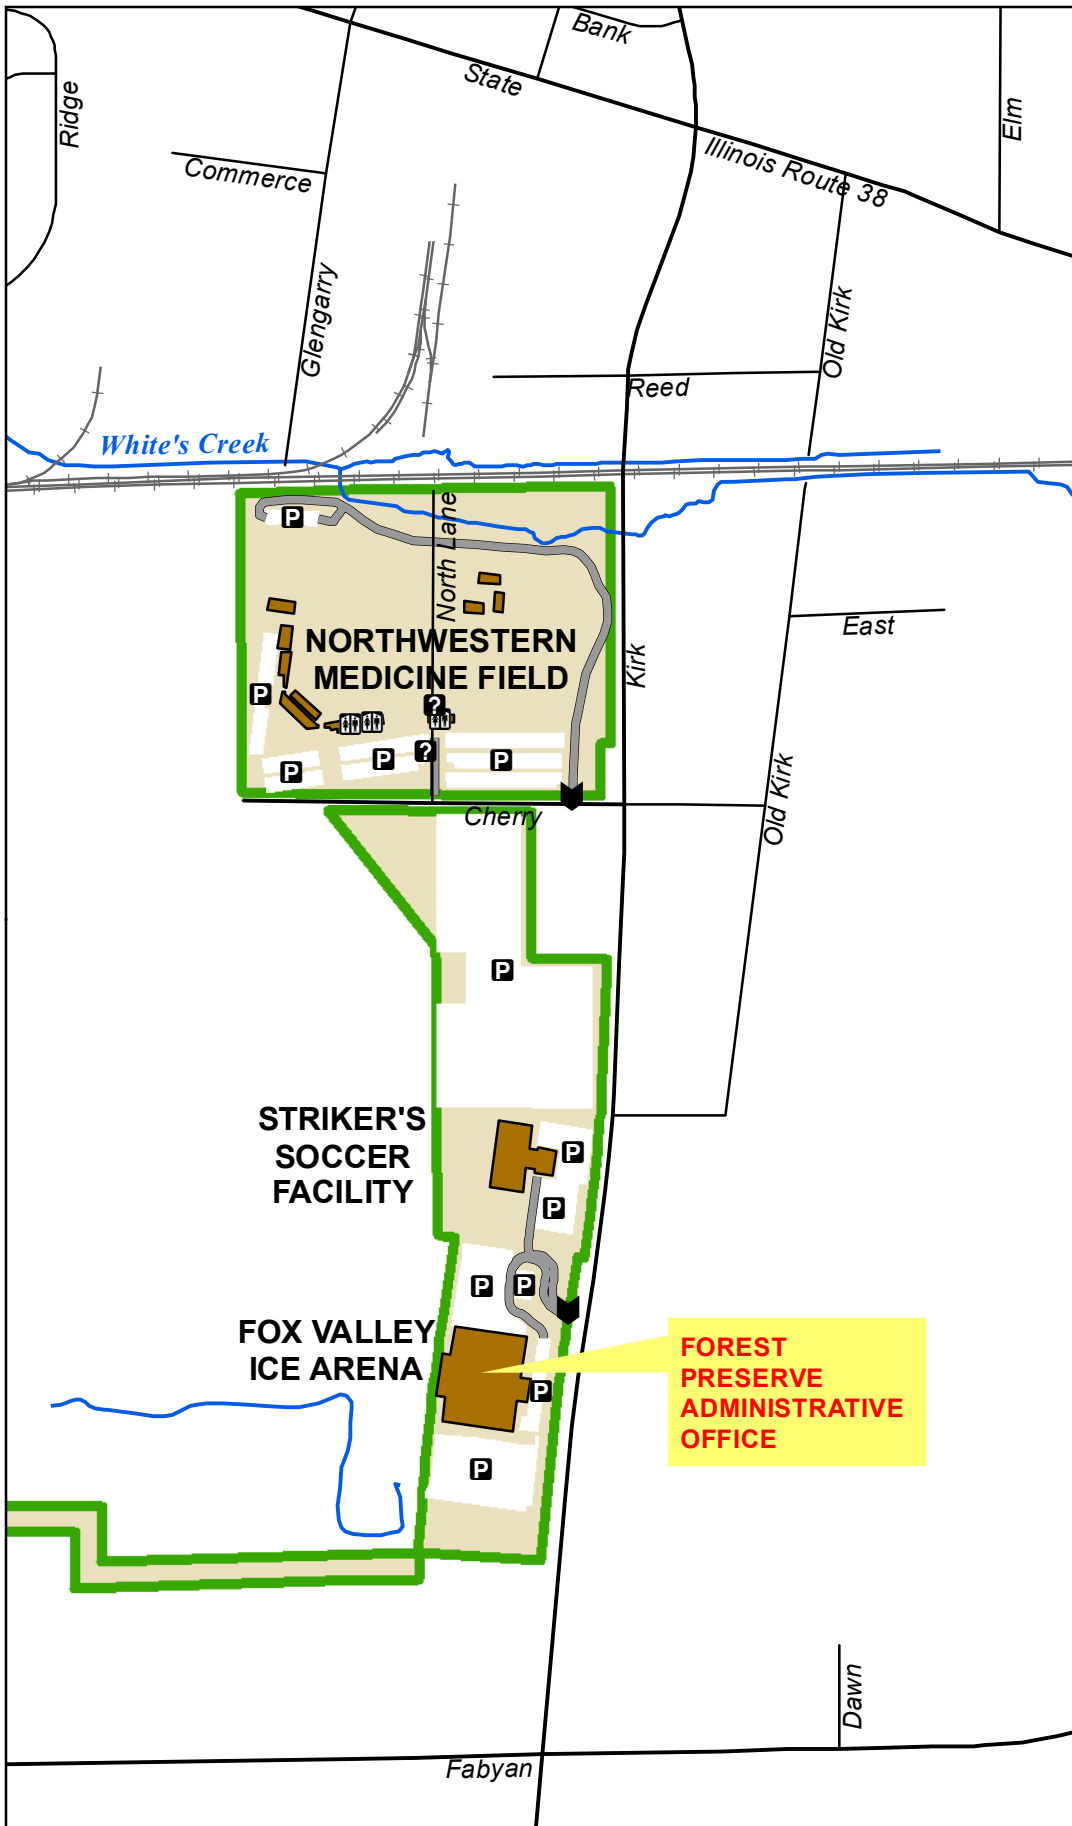

Philip B. Elfstrom Events Center

Legend	
	Main Entrance
	Information
	Parking
	Restroom
	Road
	Railroad
	Forest Preserve Road
	Creek
	Structure
	Forest Preserve

Fox Valley Ice Arena
1996 South Kirk Road,
Geneva, IL 60134

Striker's Soccer Facility
1000 South Kirk Road,
Geneva, IL 60134

Northwestern
Medicine Field
34W002 Cherry Lane,
Geneva, IL 60134

Acreage = 74
Total trail miles = 0

Information: (630) 232-5980
www.kaneforest.com
Hours: Daily, Sunrise-Sunset