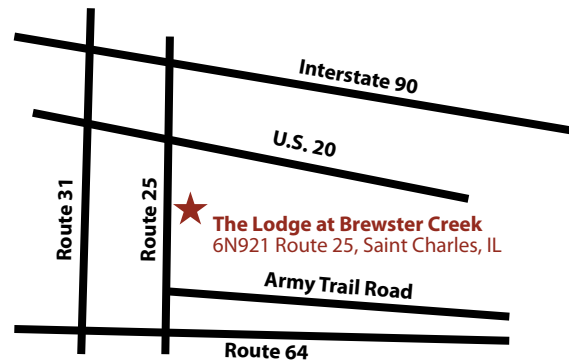

# Meetings

The Lodge at Brewster Creek is the perfect destination

Let us host your upcoming meeting at the Lodge at Brewster Creek, where four separate meeting rooms can accommodate your group of 8 to 125.

## The Lodge at Brewster Creek

Brewster Creek Forest Preserve  
6N921 Route 25, Saint Charles, Illinois  
(630) 444-3064  
[www.kaneforest.com](http://www.kaneforest.com)

The Lodge at Brewster Creek is part of the Forest Preserve District of Kane County. We're located in beautiful St. Charles, Illinois.

# The Lodge

at Brewster Creek  
Forest Preserve