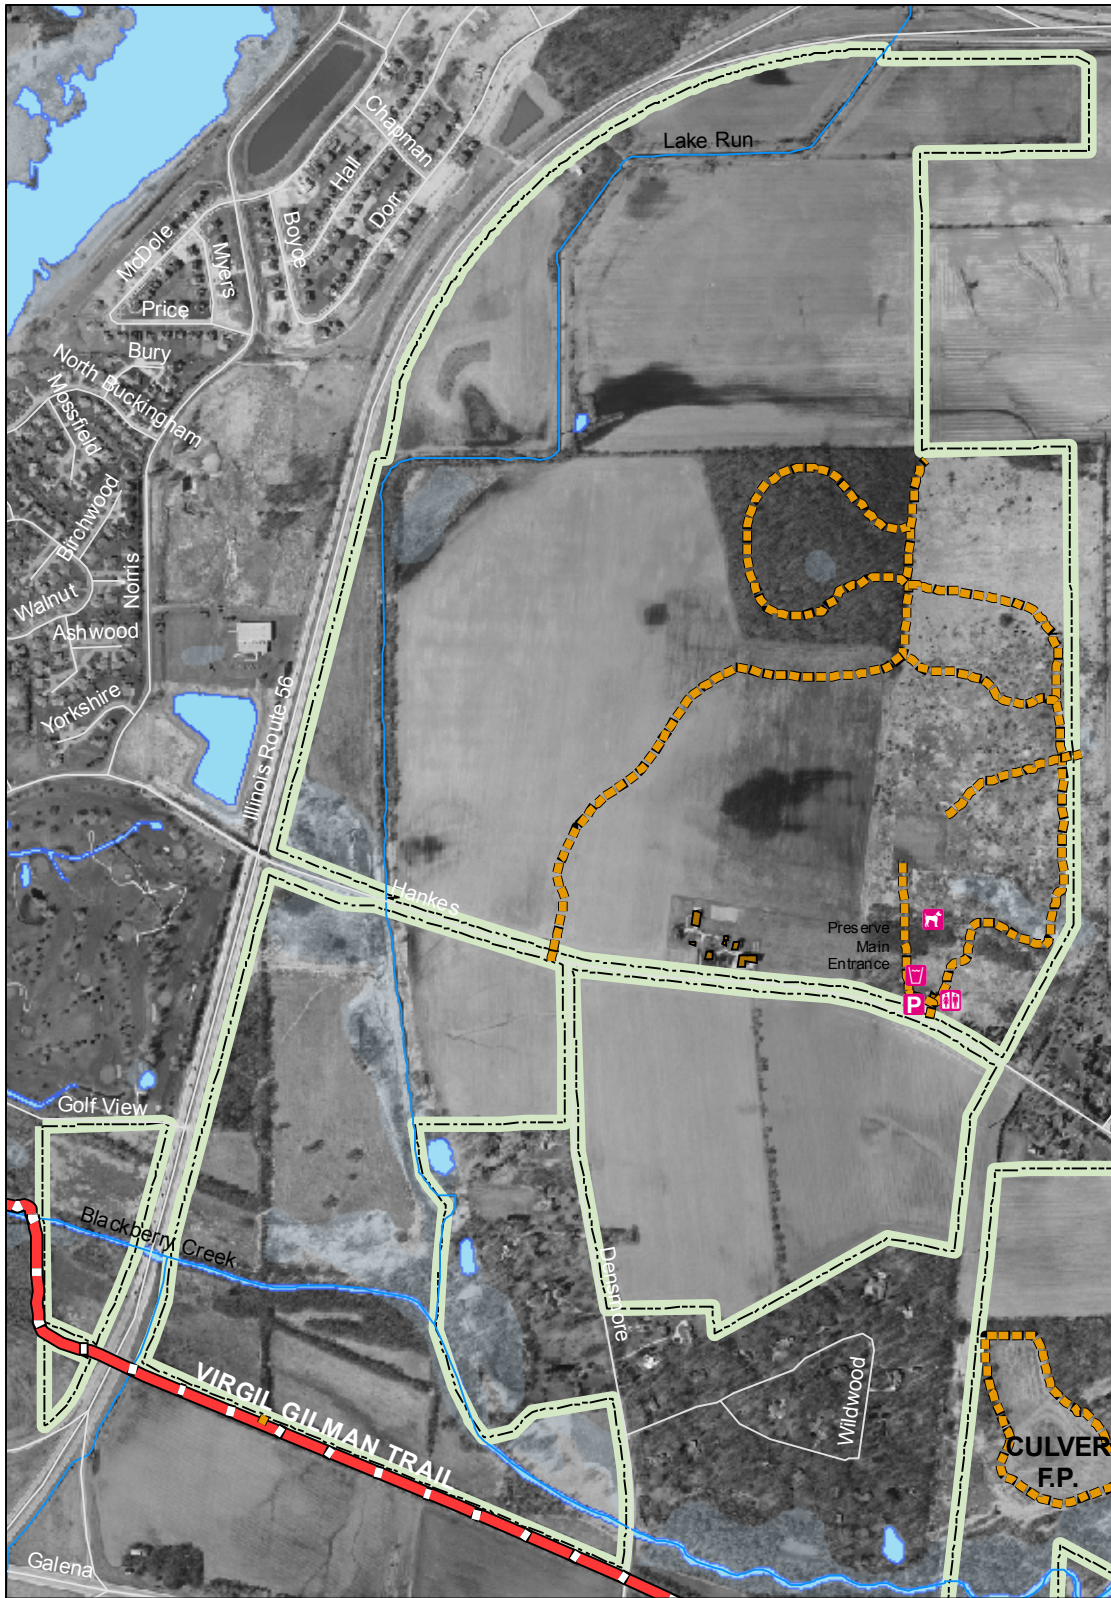

# Aurora West Forest Preserve

## Map Symbols

- Parking
- Restroom
- Water
- Off Leash Area

## Legend

- Forest Preserve Boundary
- Structures-Existing
- Creeks
- Water

**Caution:  
Off-Leash  
Dog Area**

### Trail Information

- Trails-Existing
- Virgil Gilman Trail