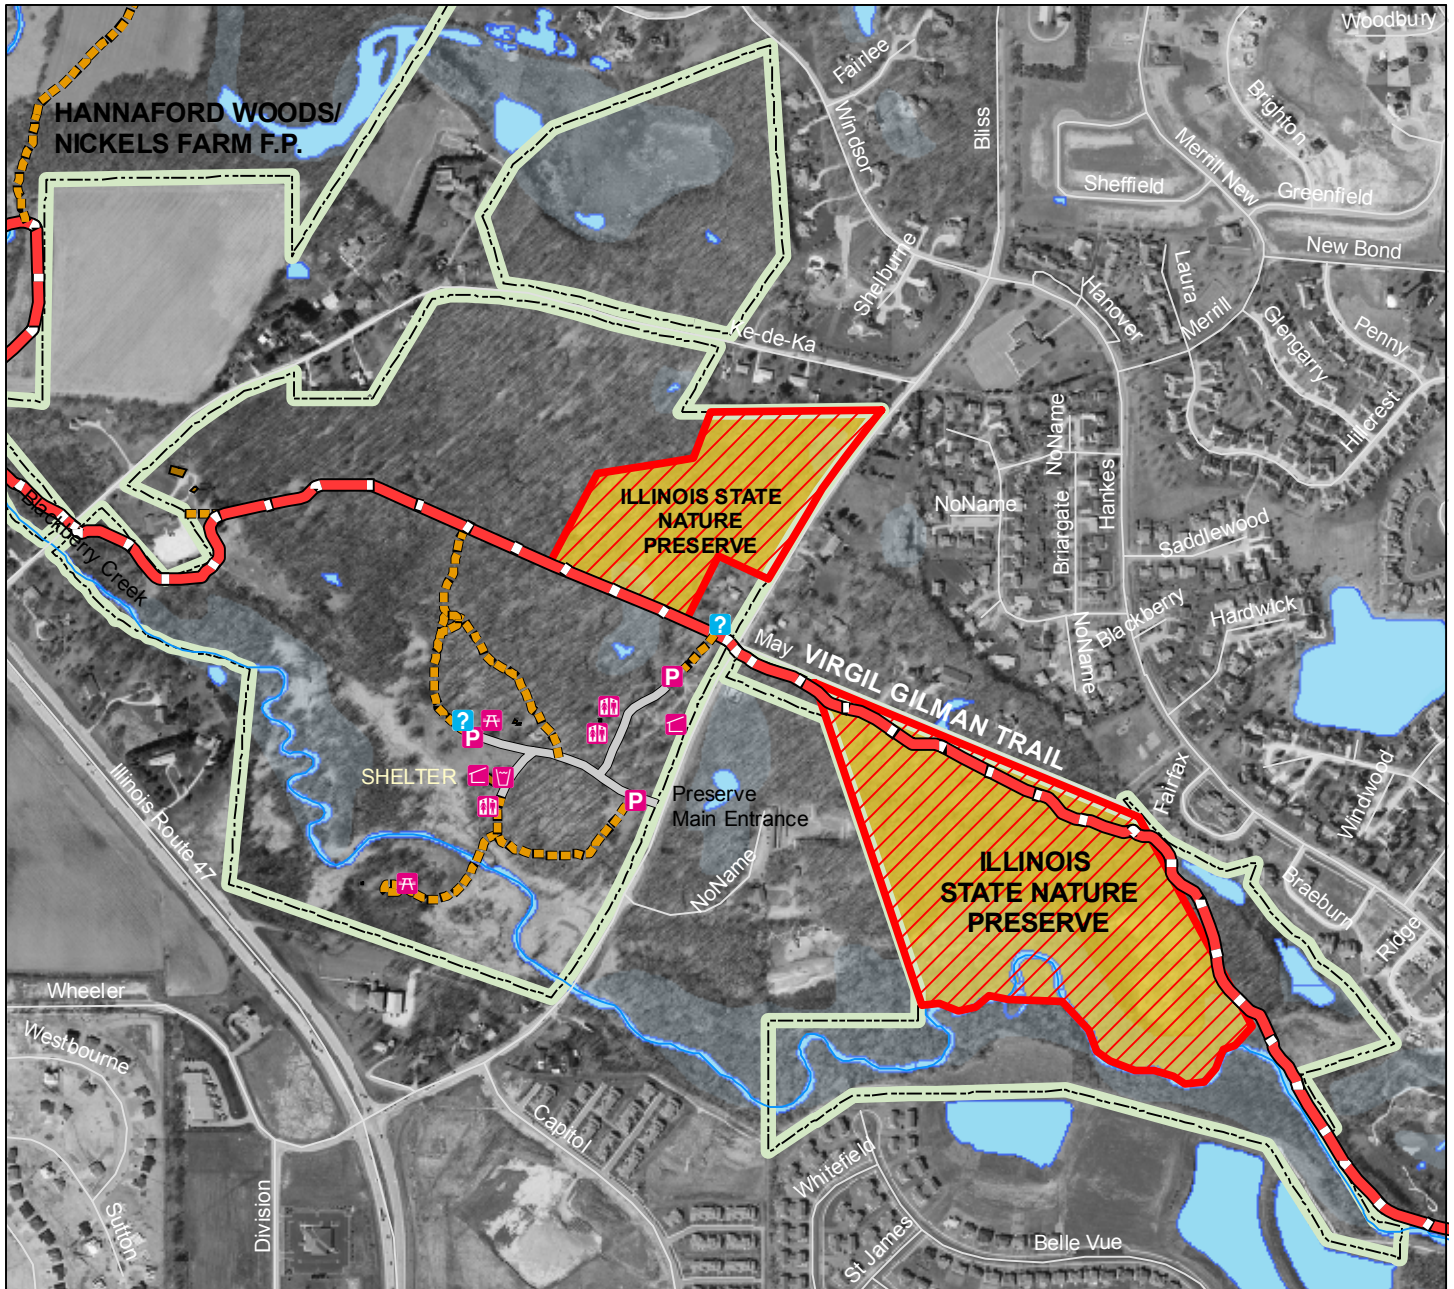

Bliss Woods Forest Preserve

No Geocaching / Restricted Area

0 250 500 1,000 Feet

Trail Information

- Trails-Existing
- Virgil Gilman Trail
- Forest Preserve Road

Legend

- Forest Preserve Boundary
- Illinois Nature Preserve
- Structures-Existing
- Creeks
- Water

Map Symbols

- Information
- Shelter
- Restroom
- Picnic area
- Parking
- Water