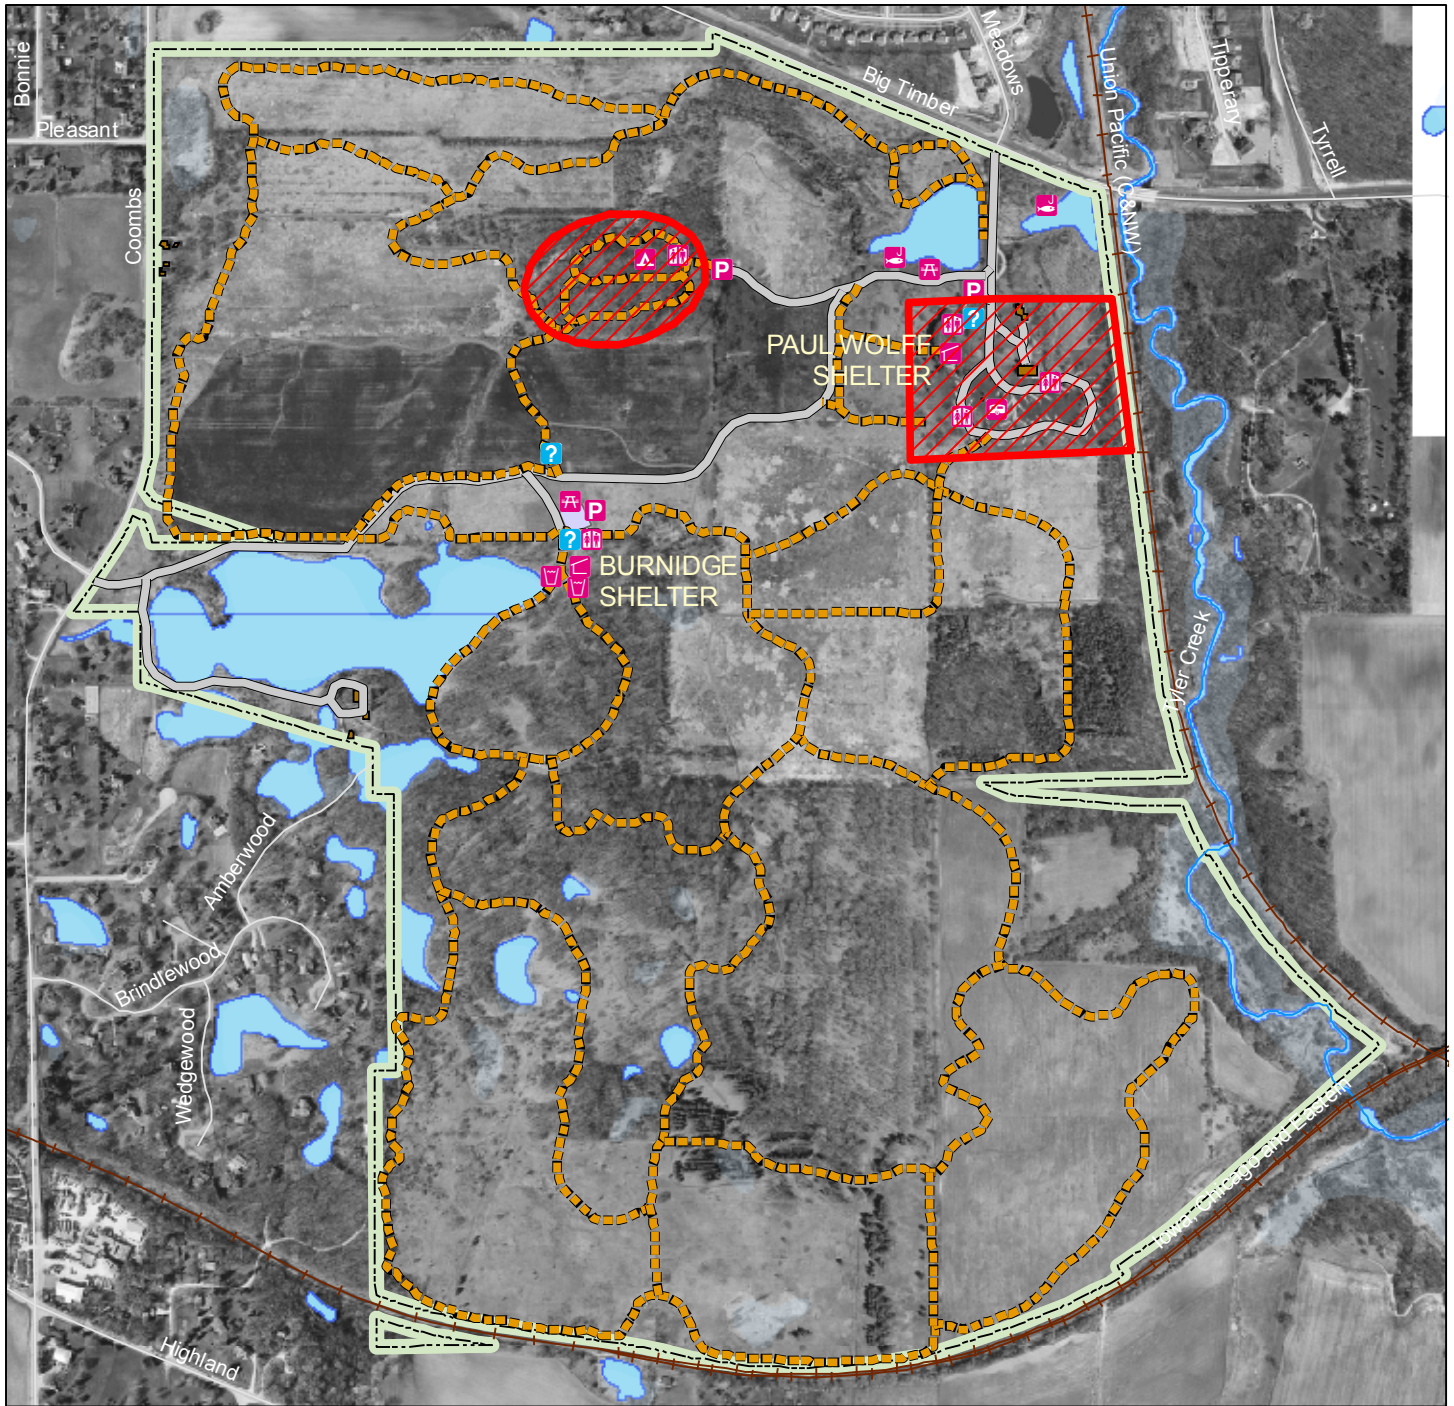

Burnidge-Paul Wolff Forest Preserve

0 250 500 1,000 Feet

Trail Information

- Trails-Existing
- Forest Preserve Road

No Geocaching / Restricted Areas

Legend

- Forest Preserve Boundary
- Parking-Existing
- Structures-Existing
- Creeks
- Water

Map Symbols

- Information
- Parking
- Restroom
- Shelter
- Picnic Area
- Water
- Fishing
- RV Campground
- Campground