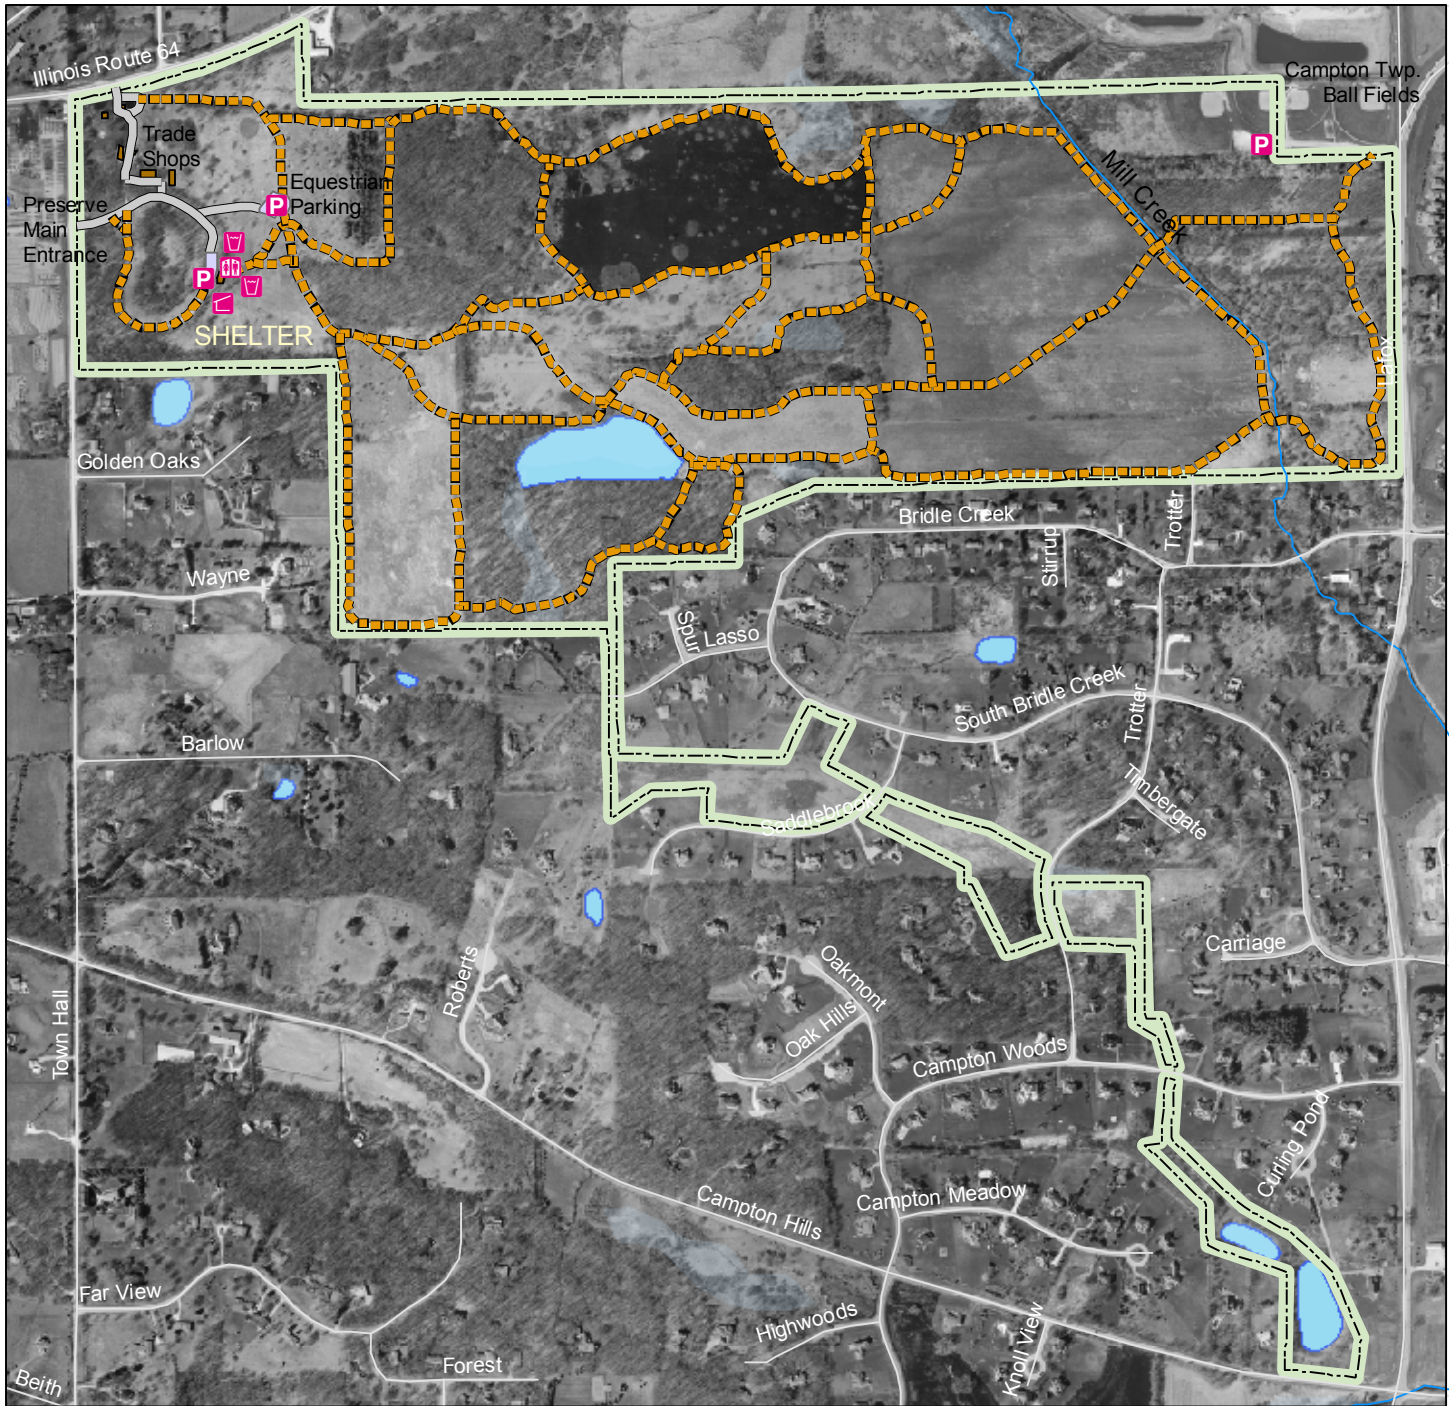

Campton Forest Preserve

0 500 1,000 2,000 Feet

Trail Information

- Trails-Existing
- Forest Preserve Road

Legend

- Forest Preserve Boundary
- Structures-Existing
- Parking-Existing
- Creeks
- Water

Map Symbols

- Parking
- Restroom
- Shelter
- Water