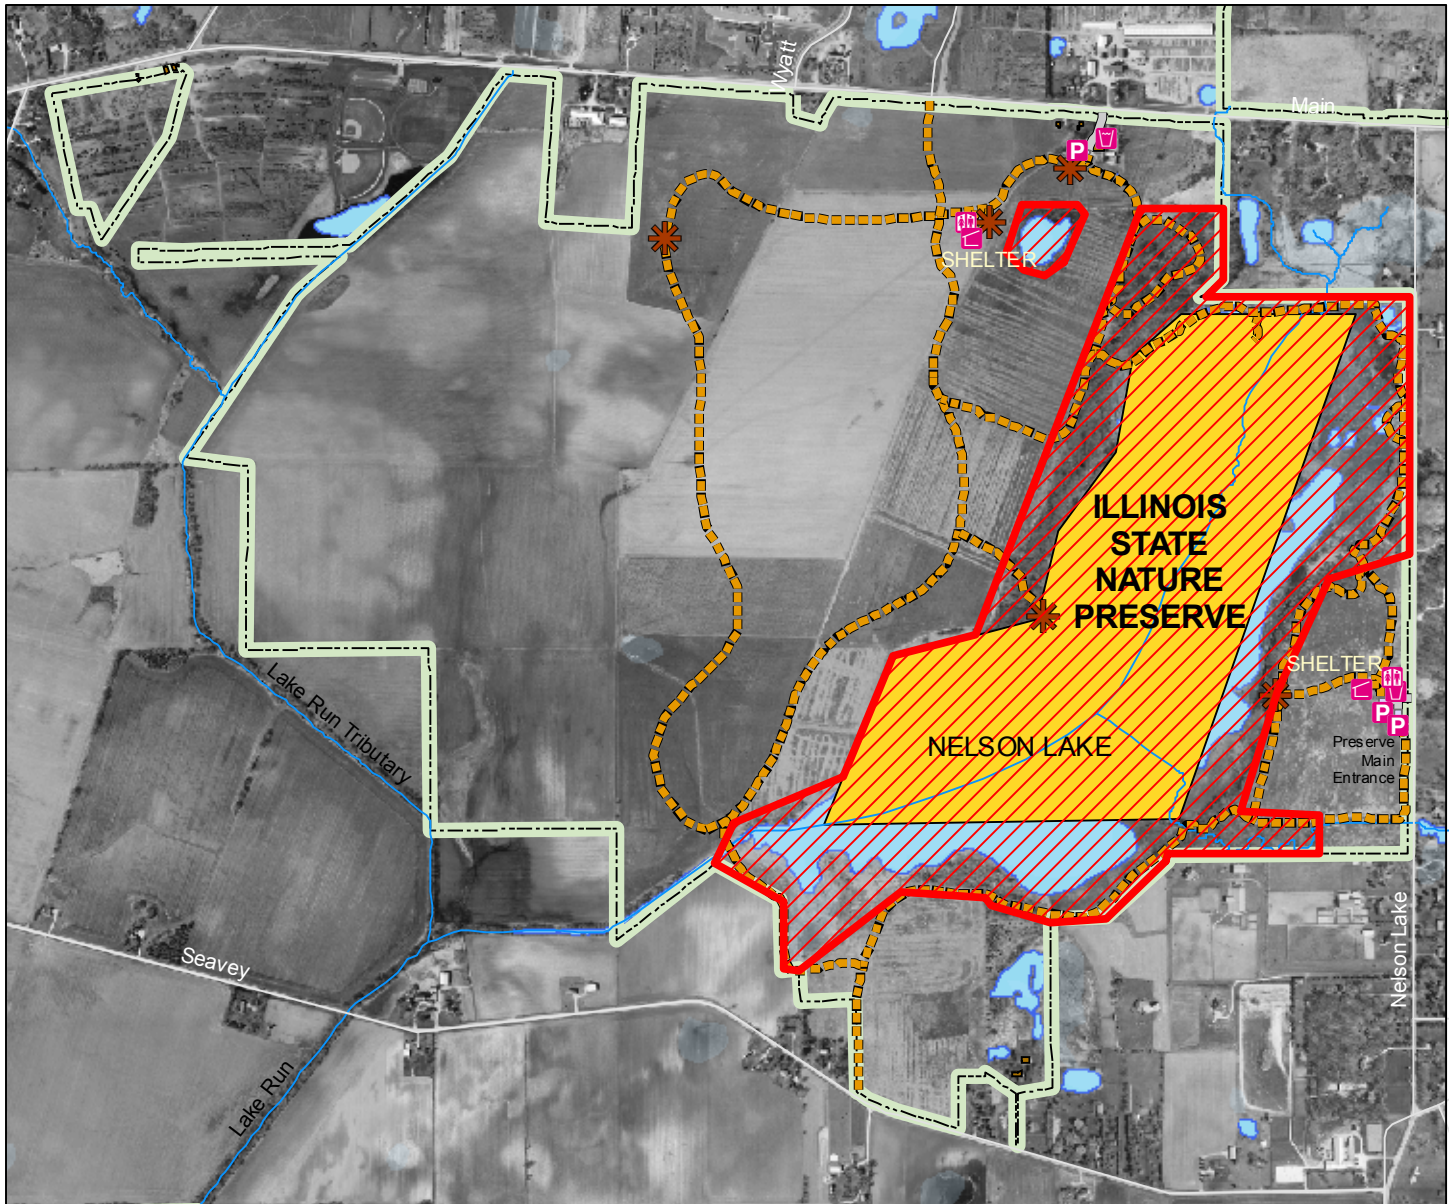

Dick Young Forest Preserve

No Geocaching / Restricted Area

0 500 1,000 2,000 Feet

Trail Information

- Trails-Existing
- _____ Forest Preserve Road

Legend

- Forest Preserve Boundary
- Illinois Nature Preserve
- Structures-Existing
- Creeks
- Water

Map Symbols

- Parking
- Shelter
- Restroom
- Water
- Interpretive Overlook