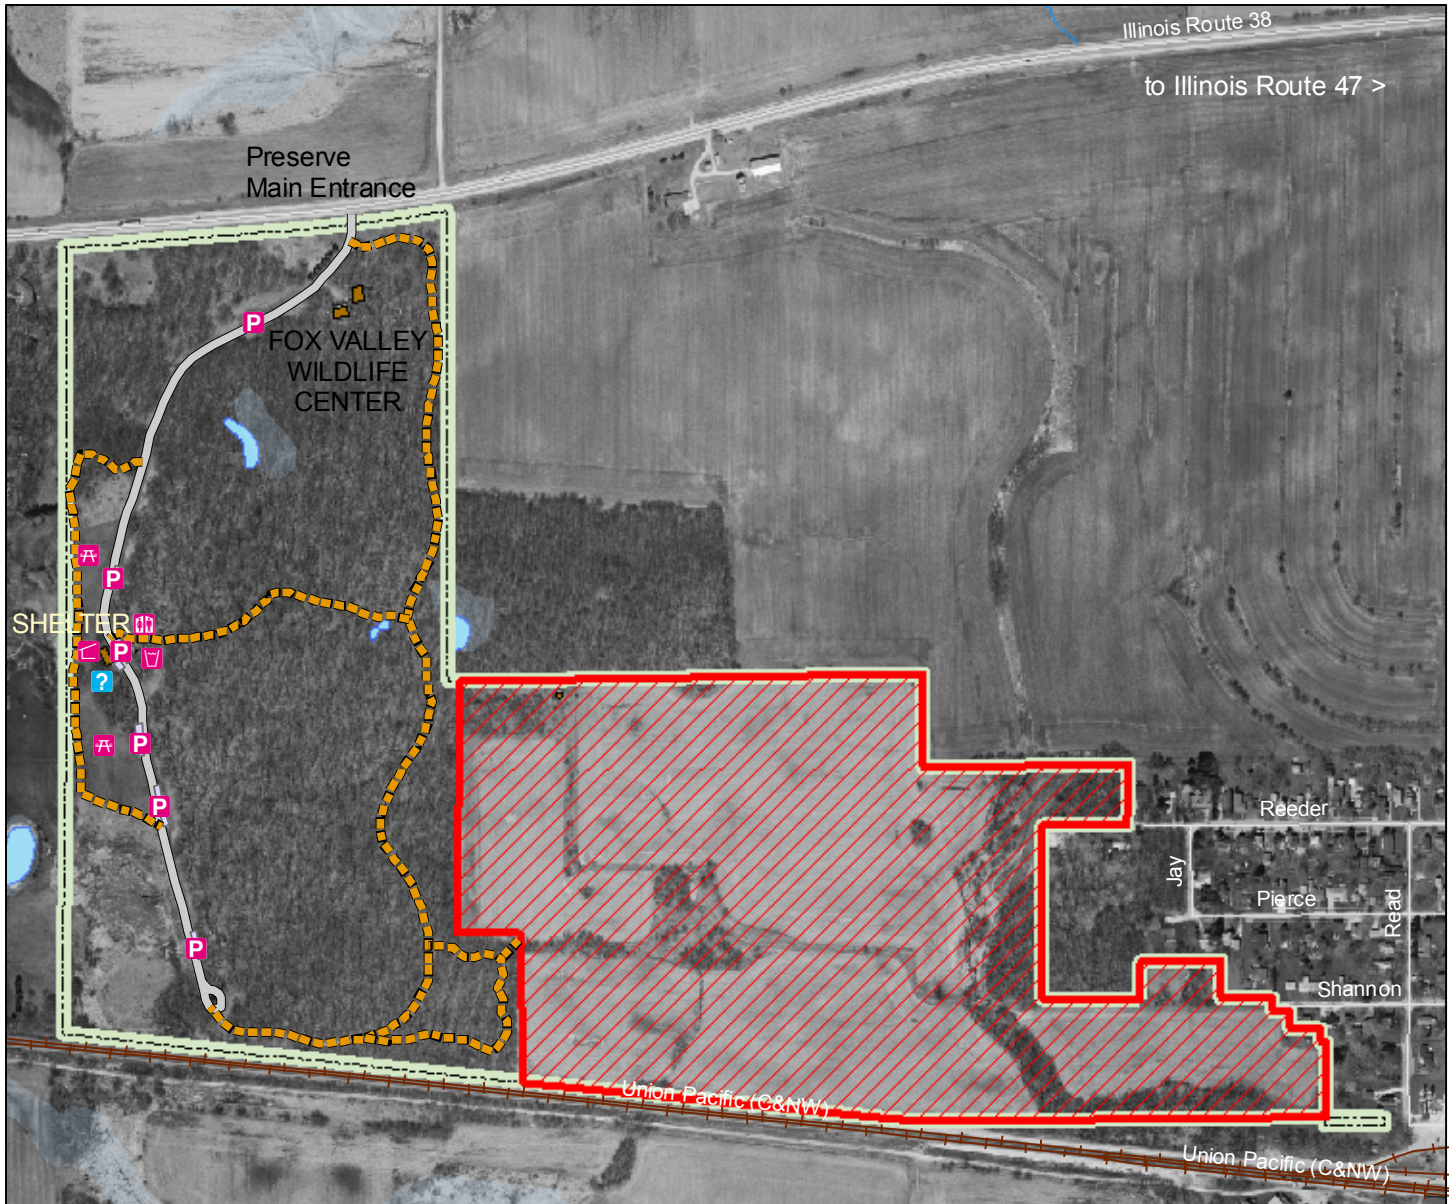

# Elburn Forest Preserve

 **No Geocaching / Restricted Area**

**Trail Information**

-  Trails-Existing
-  Forest Preserve Road

**Legend**

-  Forest Preserve Boundary
-  Structures-Existing
-  Water

**Map Symbols**

-  Information
-  Parking
-  Restroom
-  Shelter
-  Picnic area
-  Water