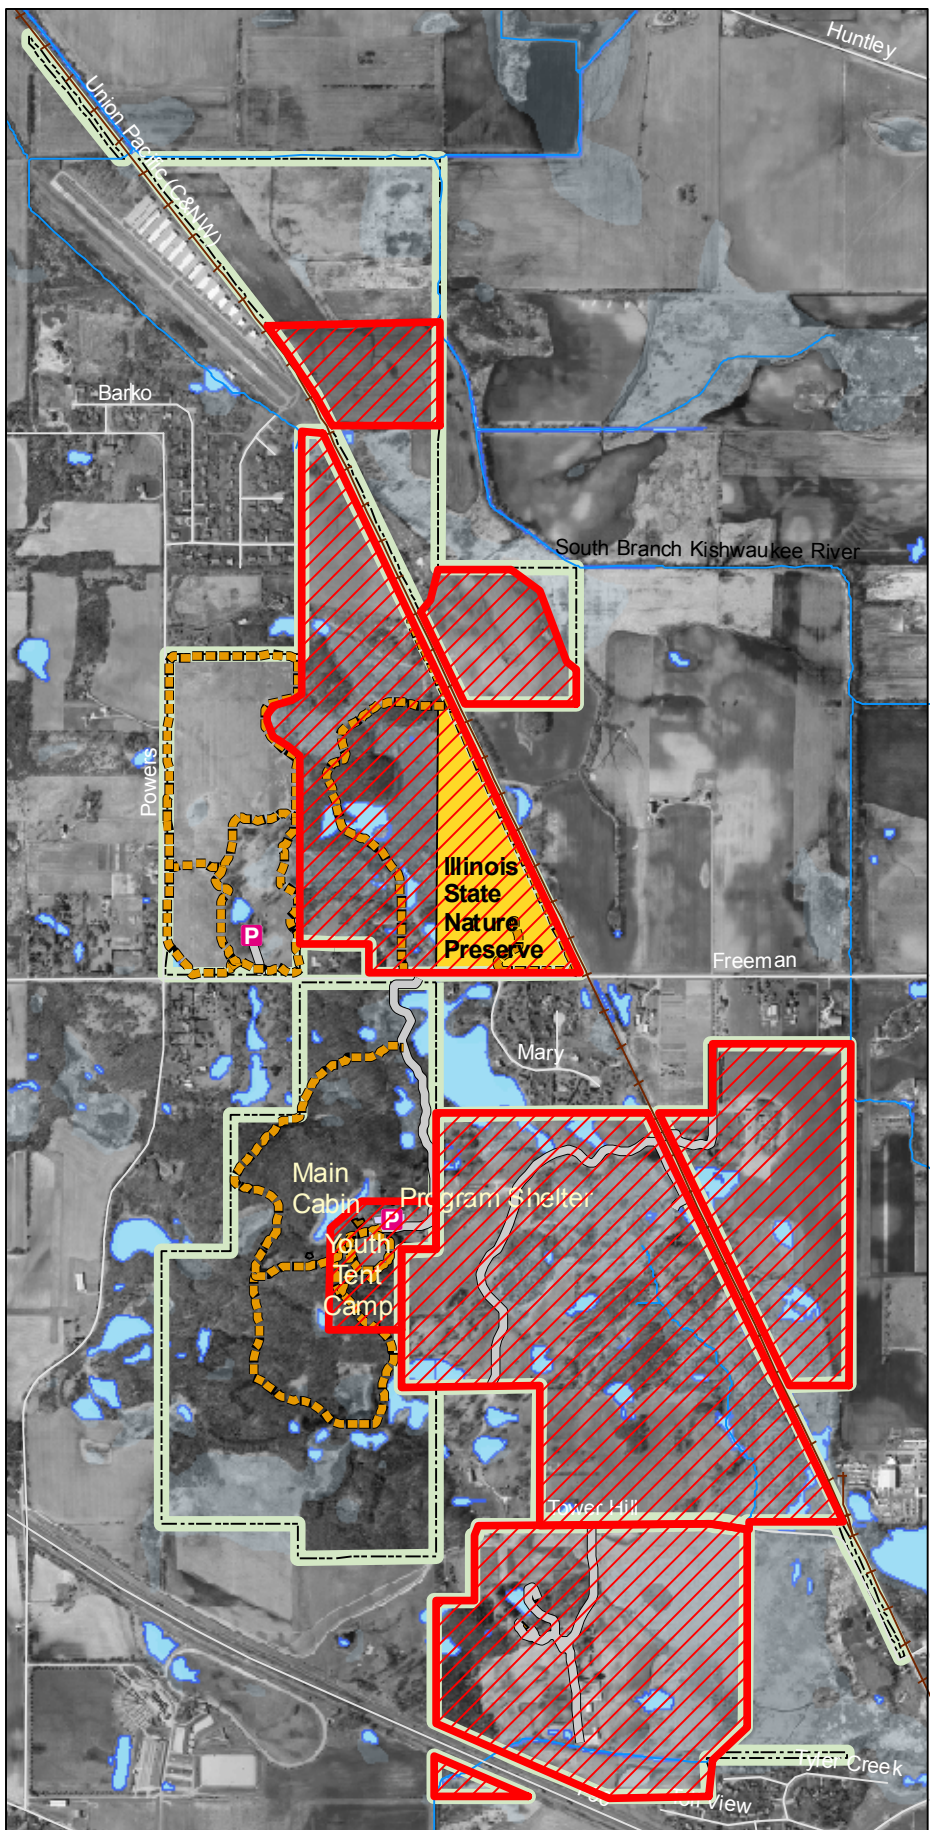

Freeman Kame-Meagher Forest Preserve

 **No Geocaching
Restricted Area**

**No Geocaching in
Youth Tent Camp**

Legend

-  Parking
-  Forest Preserve Boundary
-  Illinois Nature Preserve
-  Structures-Existing
-  Creeks
-  Water

Trail Information

-  Trails-Existing
-  Forest Preserve Road