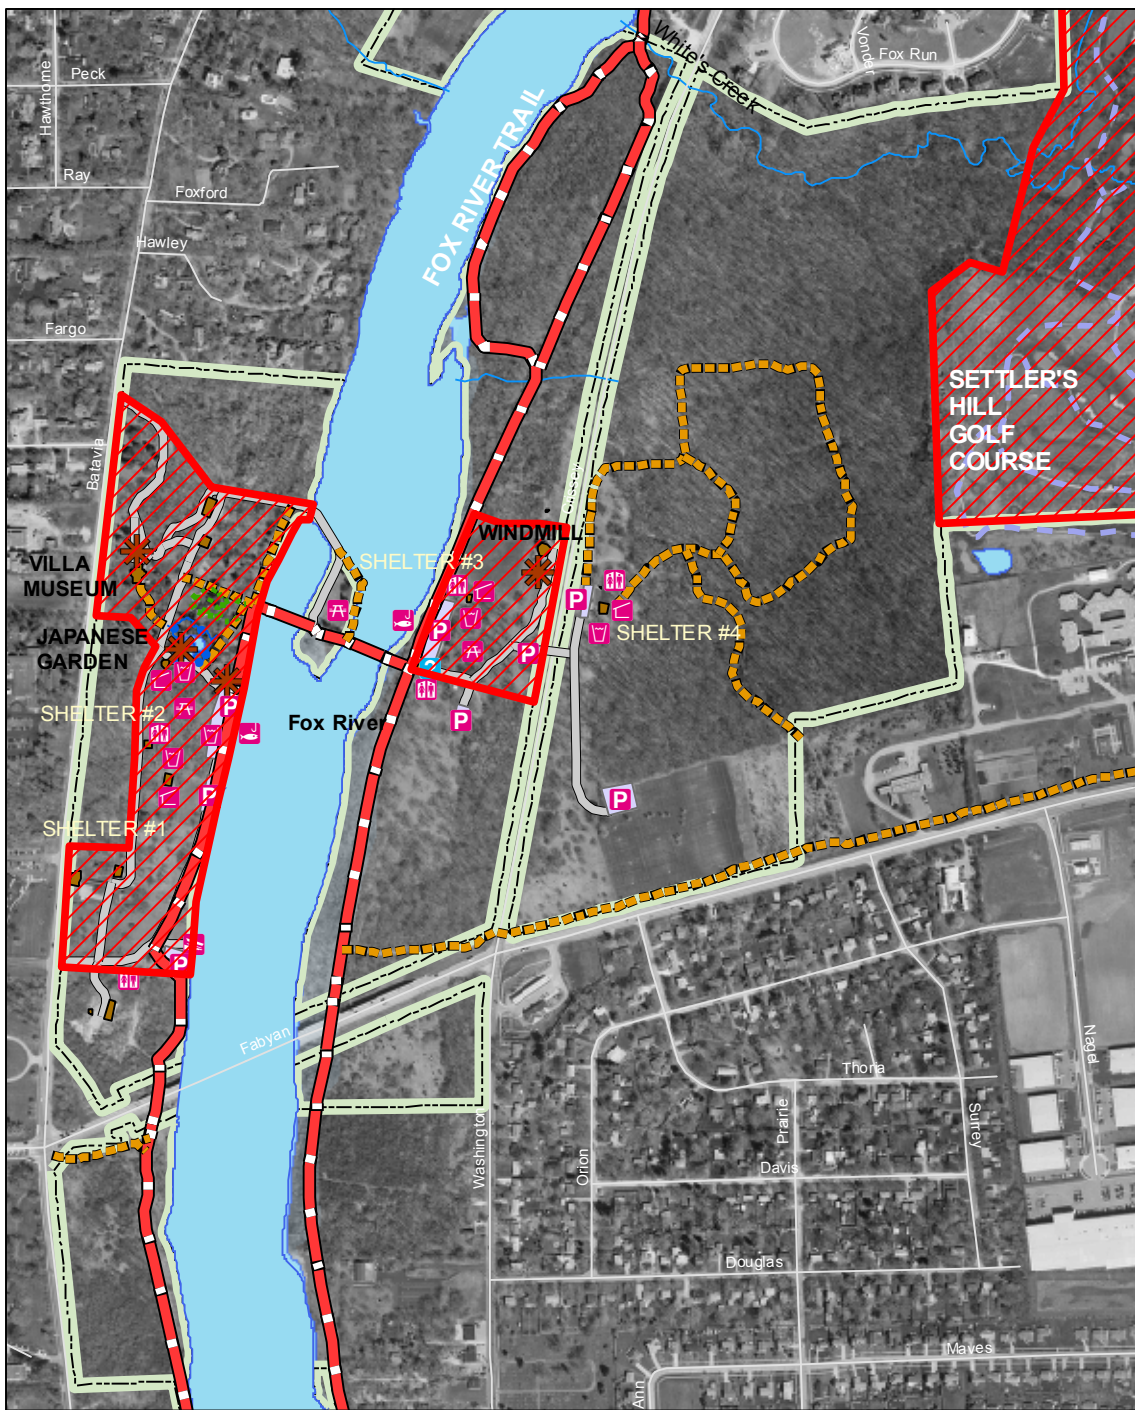

Fabyan Forest Preserve

Map Symbols

- Information
- Parking
- Restroom
- Water
- Shelter
- Picnic Area
- Fishing
- Boat Launch

Legend

- Forest Preserve Boundary
- Interpretive Sites
- Structures-Existing
- Parking-Existing
- Creeks
- Water

Trail Information

- Other Trails-Existing
- Centennial Garden Walk
- Fox River Trail
- Golf Course Cart Path
- Japanese Garden Walk
- Forest Preserve Road

**No Geocaching /
Restricted Area**

**No Geocaching in
Settler's Hill Golf Course**