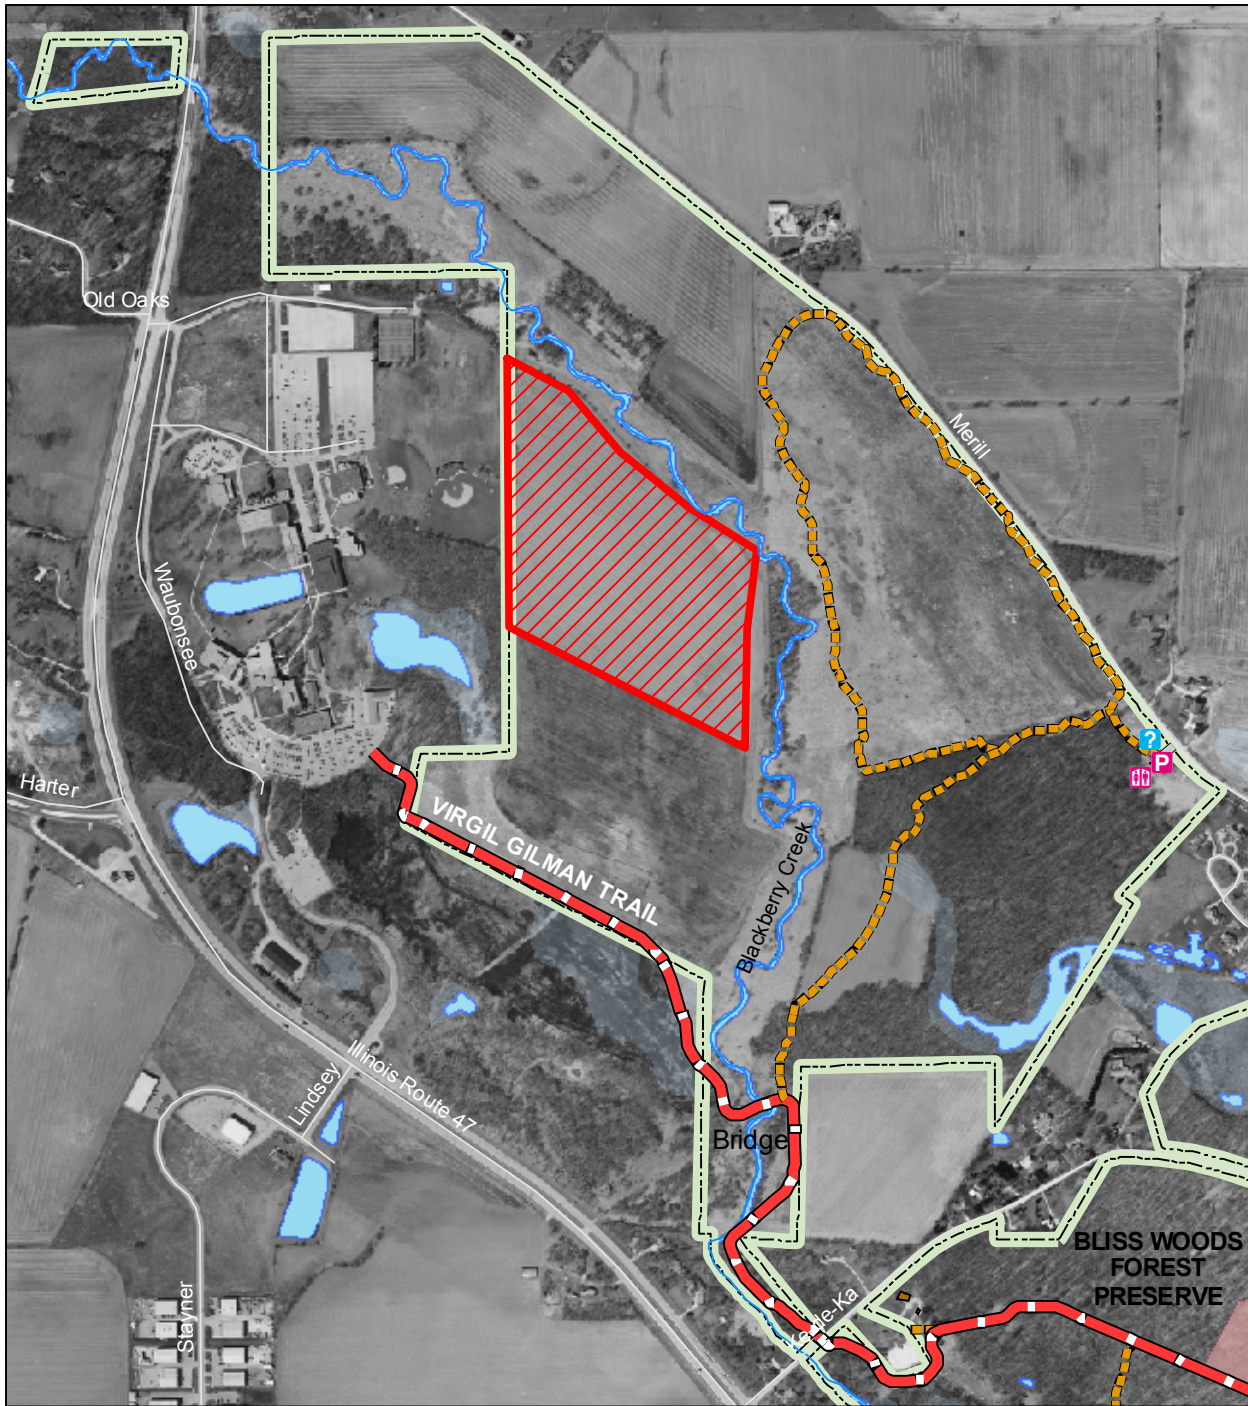

Hannaford Woods/Nickels Farm Forest Preserve

No Geocaching / Restricted Area

0 500 1,000 2,000 Feet

Trail Information

- Trails-Existing
- Virgil Gilman Trail

Legend

- Forest Preserve Boundary
- Creeks
- Water

Map Symbols

- Information
- Parking
- Restroom