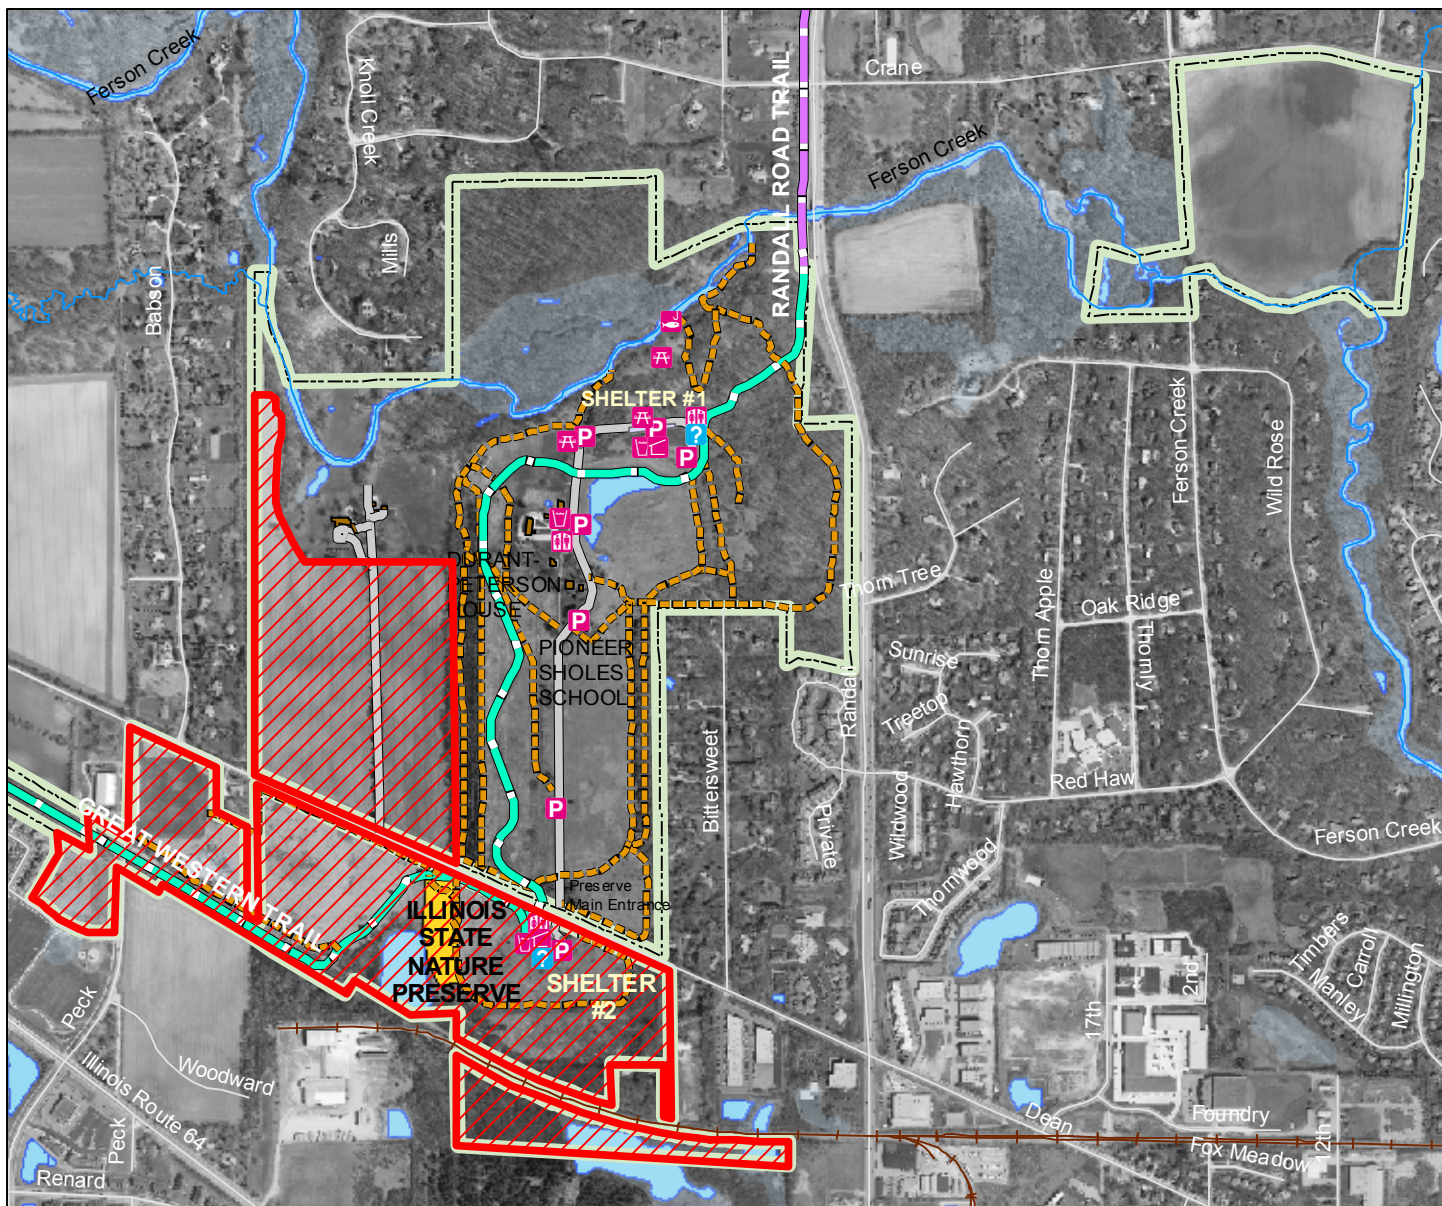

LeRoy Oakes Forest Preserve

No Geocaching / Restricted Area

0 500 1,000 2,000 Feet

Trail Information

- Trails-Existing
- Great Western Trail
- Randall Road Trail
- Forest Preserve Road

Legend

- Forest Preserve Boundary
- Illinois Nature Preserve
- Structures-Existing
- Creeks
- Water

Map Symbols

- Information
- Parking
- Restroom
- Shelter
- Picnic Area
- Water
- Fishing