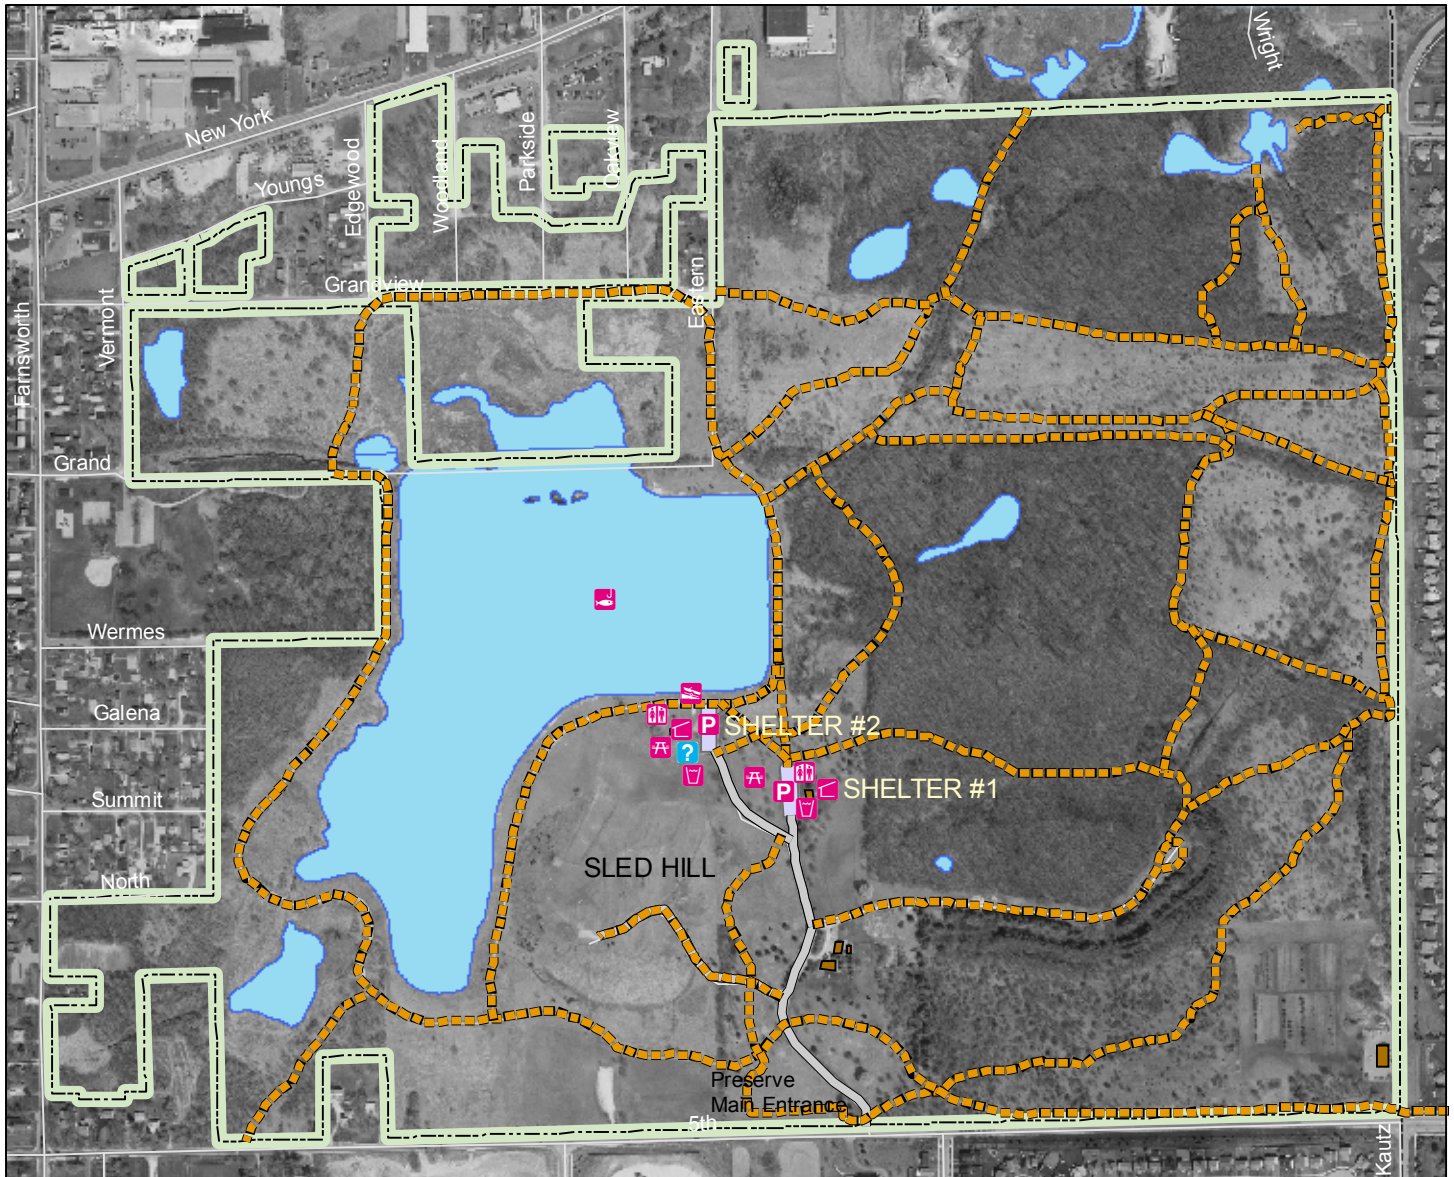

Oakhurst Forest Preserve

Legend

- Forest Preserve Boundary
- Structures-Existing
- Parking-Existing
- Water

Map Symbols

- Information
- Parking
- Restroom
- Shelter
- Picnic area
- Water
- Fishing
- Boat Launch

Trail Information

- Trails-Existing
- Forest Preserve Road