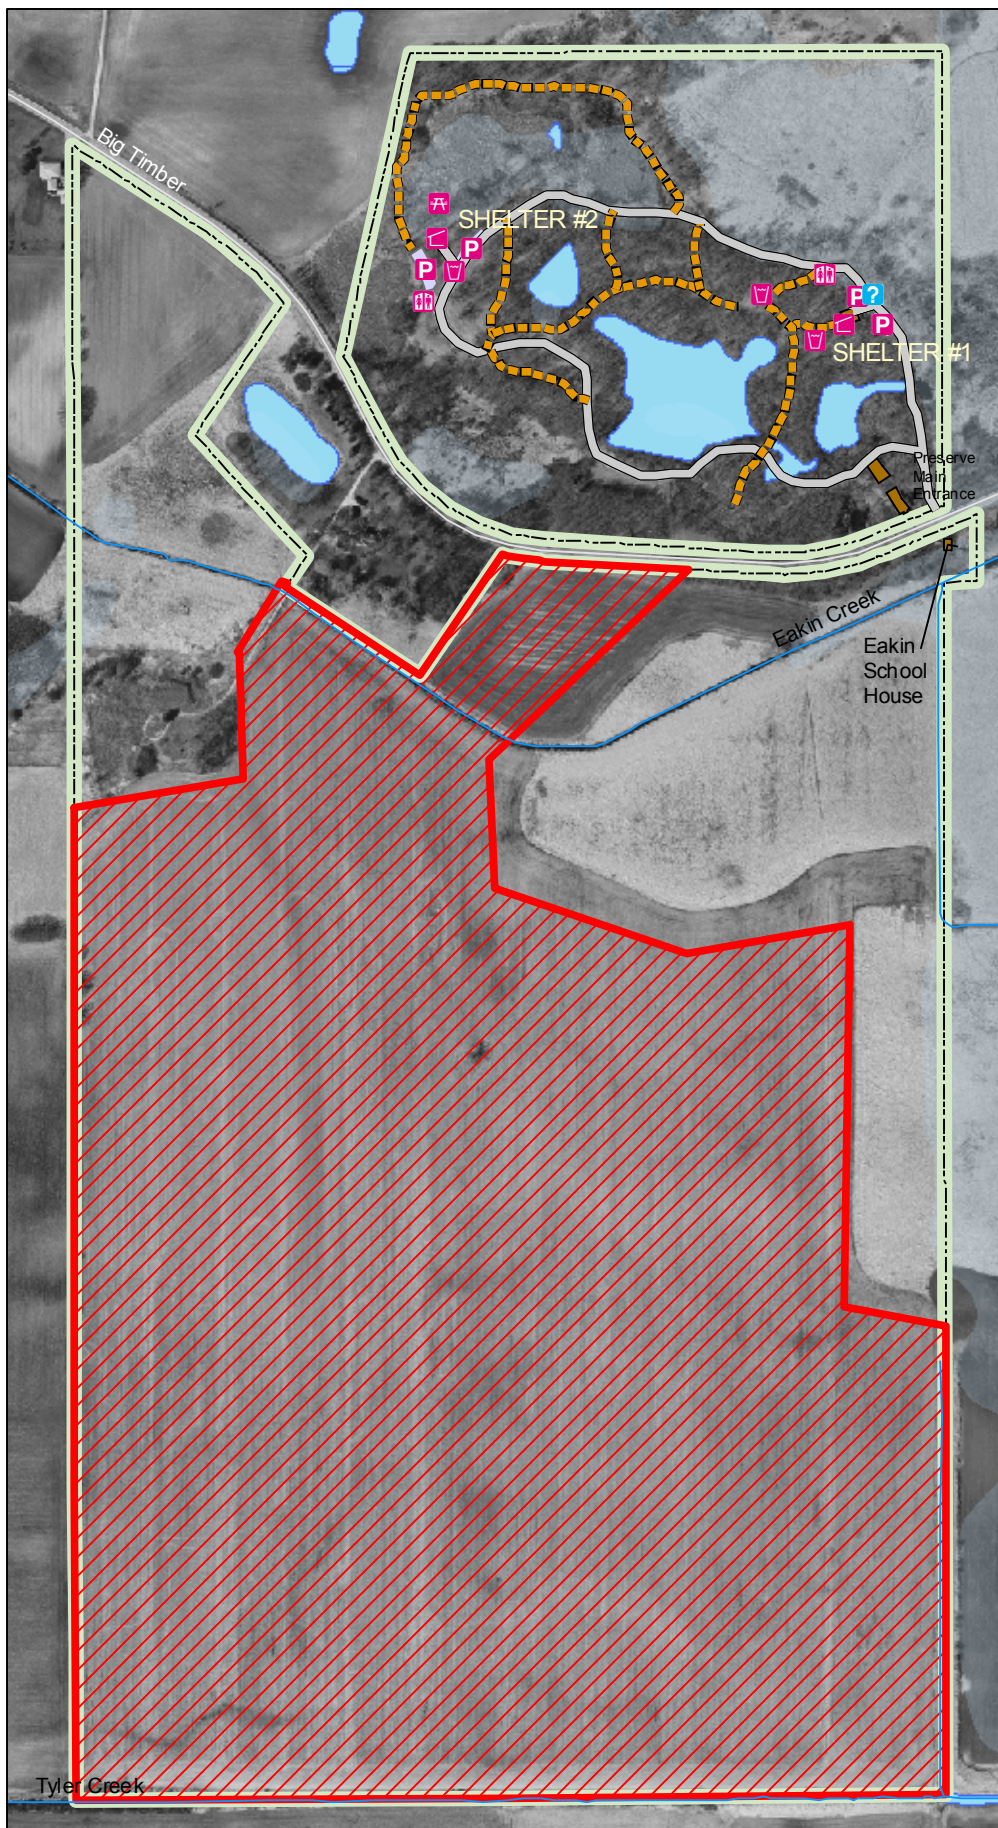

# Rutland Forest Preserve

**No Geocaching Restricted Area**

## Map Symbols

- Information
- Parking
- Restroom
- Shelter
- Picnic Area
- Water

## Legend

- Forest Preserve Boundary
- Parking-Existing
- Structures-Existing
- Creeks
- Water

## Trail Information

- Trails-Existing
- Forest Preserve Road