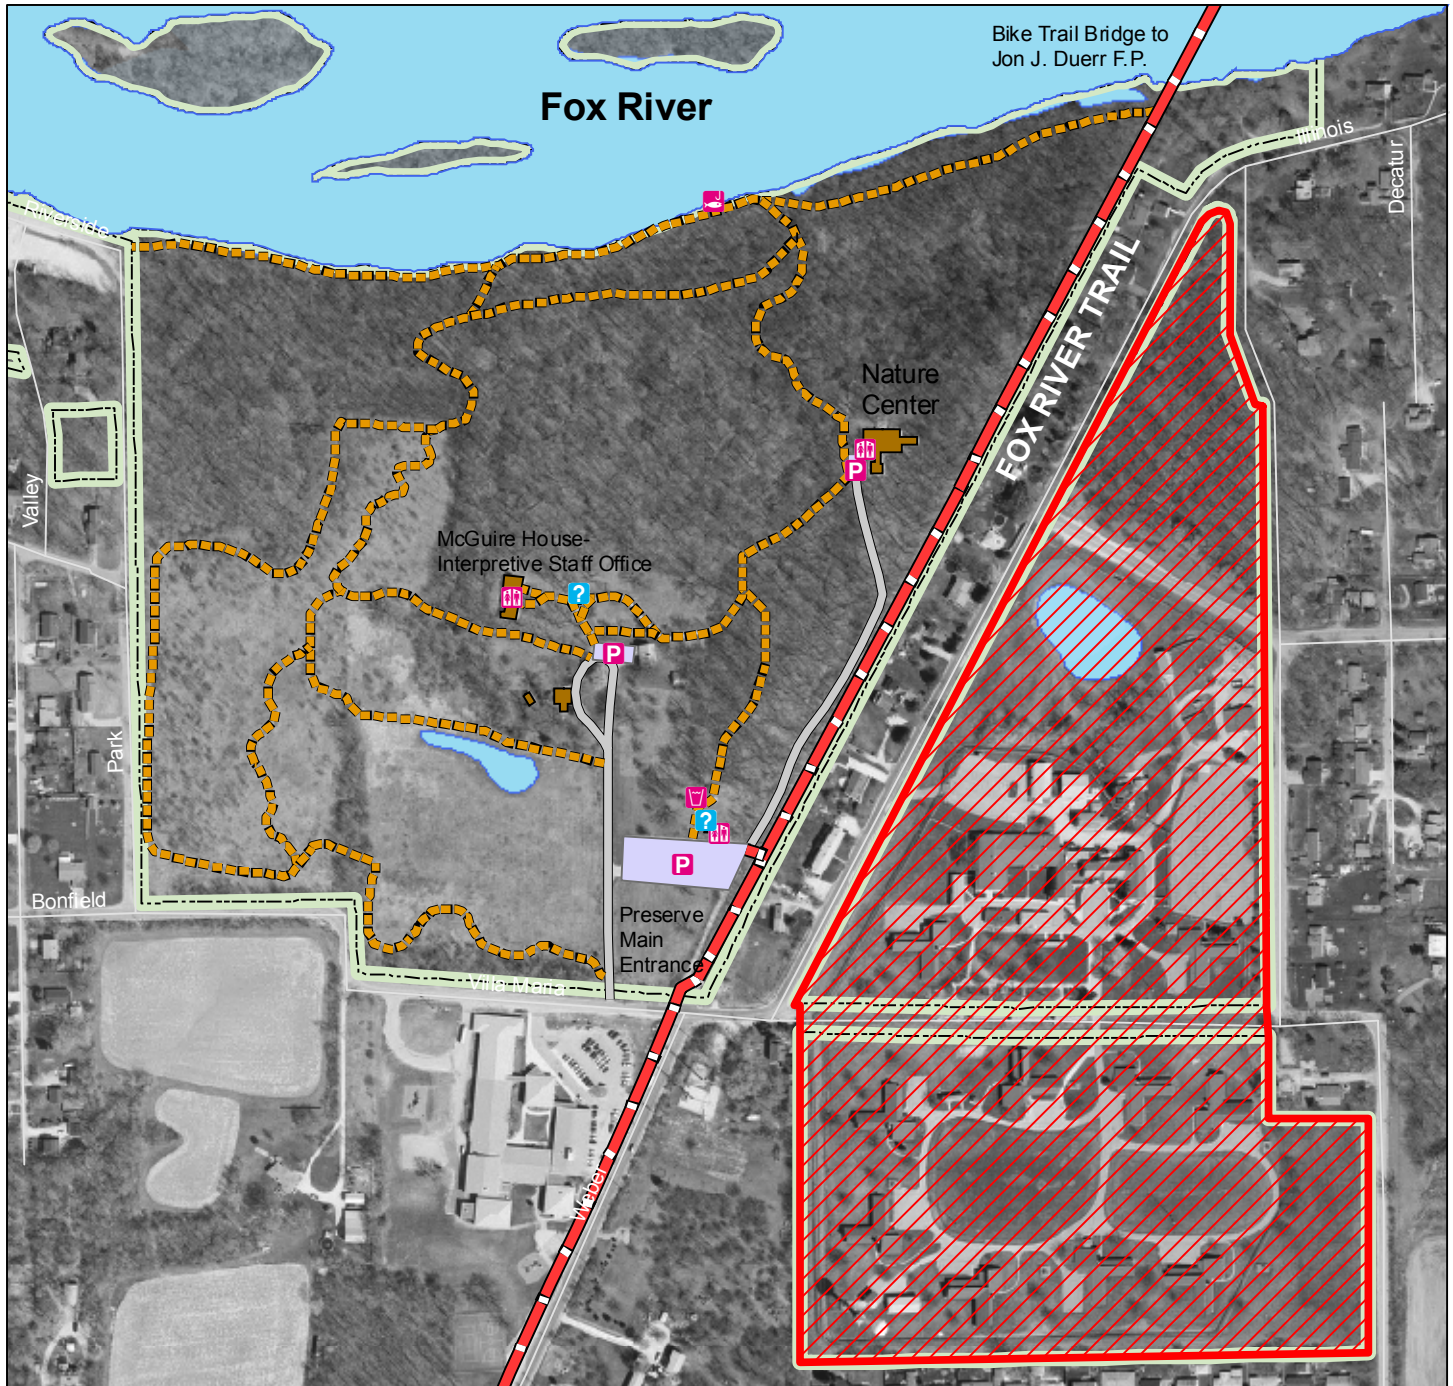

# Tekakwitha Woods Forest Preserve

**KANE COUNTY**

**No Geocaching / Restricted Area**

**N**

**KANE COUNTY**

0 125 250 500 Feet

**Trail Information**

-  Trails-Existing
-  Fox River Trail
-  Forest Preserve Road

**Legend**

-  Forest Preserve Boundary
-  Structures-Existing
-  Parking-Existing
-  Water

**Map Symbols**

-  Information
-  Parking
-  Restroom
-  Water
-  Fishing