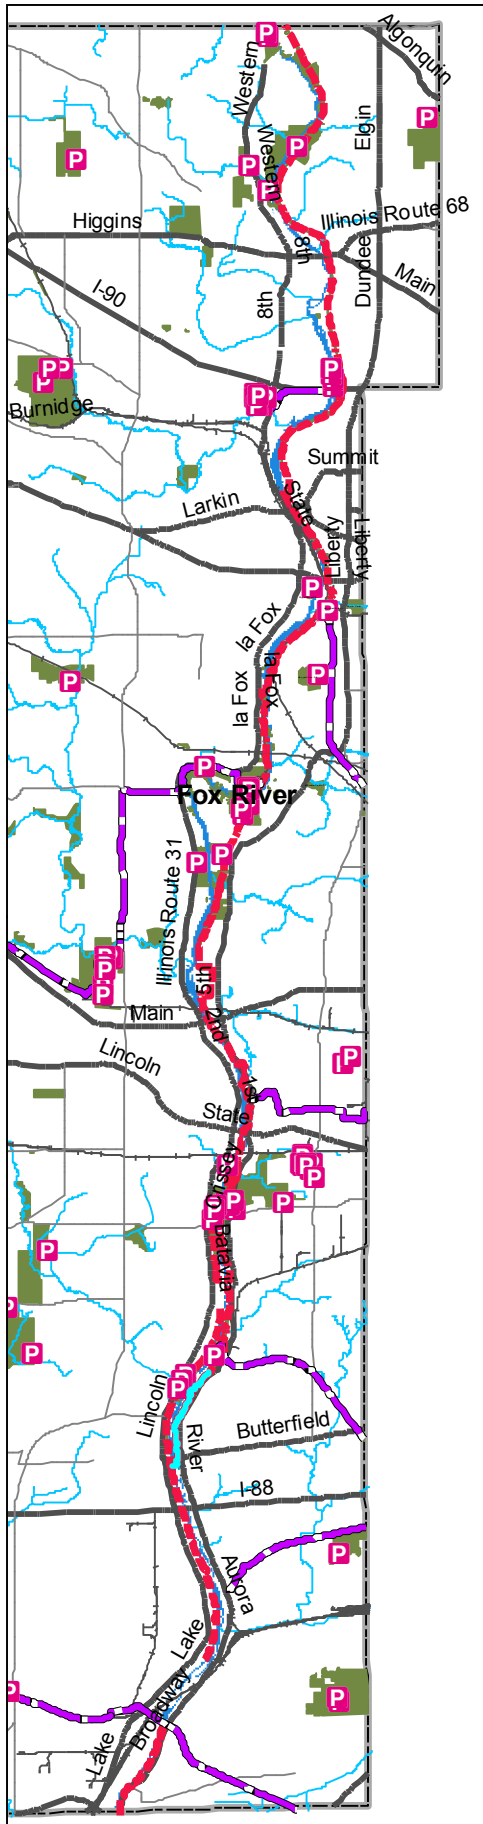

Fox River Trail

TRAIL SYSTEM MAP

38 miles / 101 acres

Legend

- Fox River Trail
- Regional Trail
- County Roads
- State Roads
- Railroads
- Creeks
- P Parking
- Forest Preserves