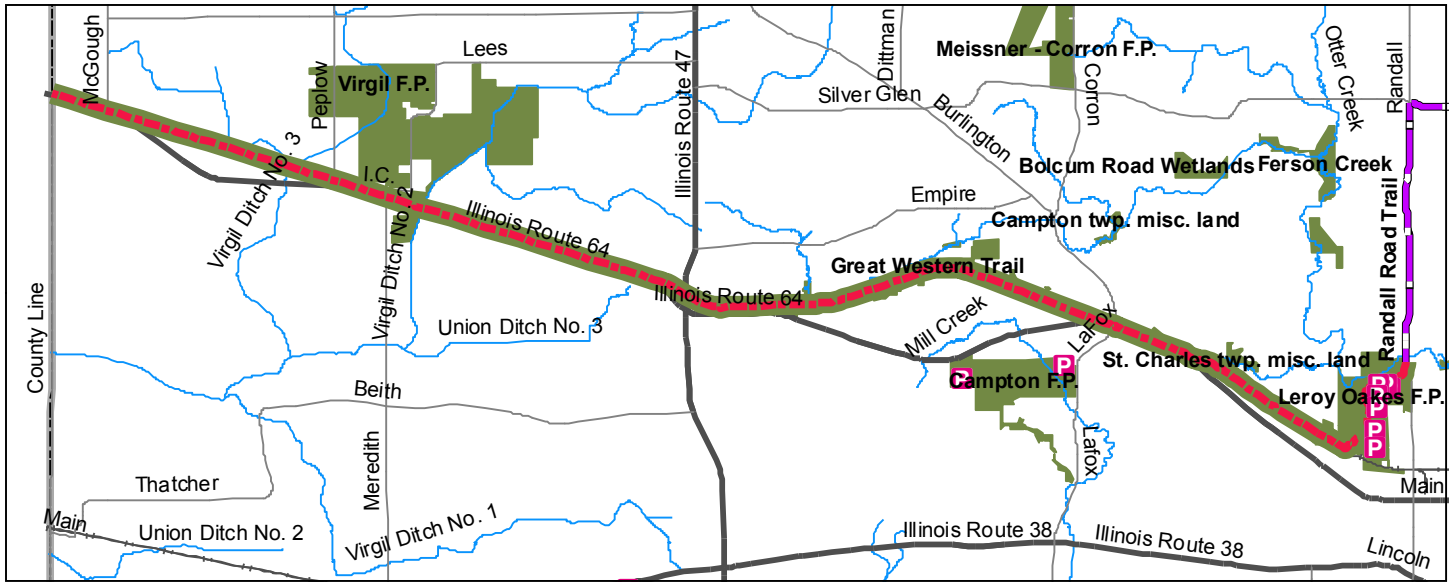

# Great Western Trail

## TRAIL SYSTEM MAP

15 miles / 304.6 acres

### Legend

-  Great Western Trail
-  Randall Road Trail
-  County Roads
-  State Roads
-  Railroads
-  Creeks
-  Parking
-  Forest Preserves