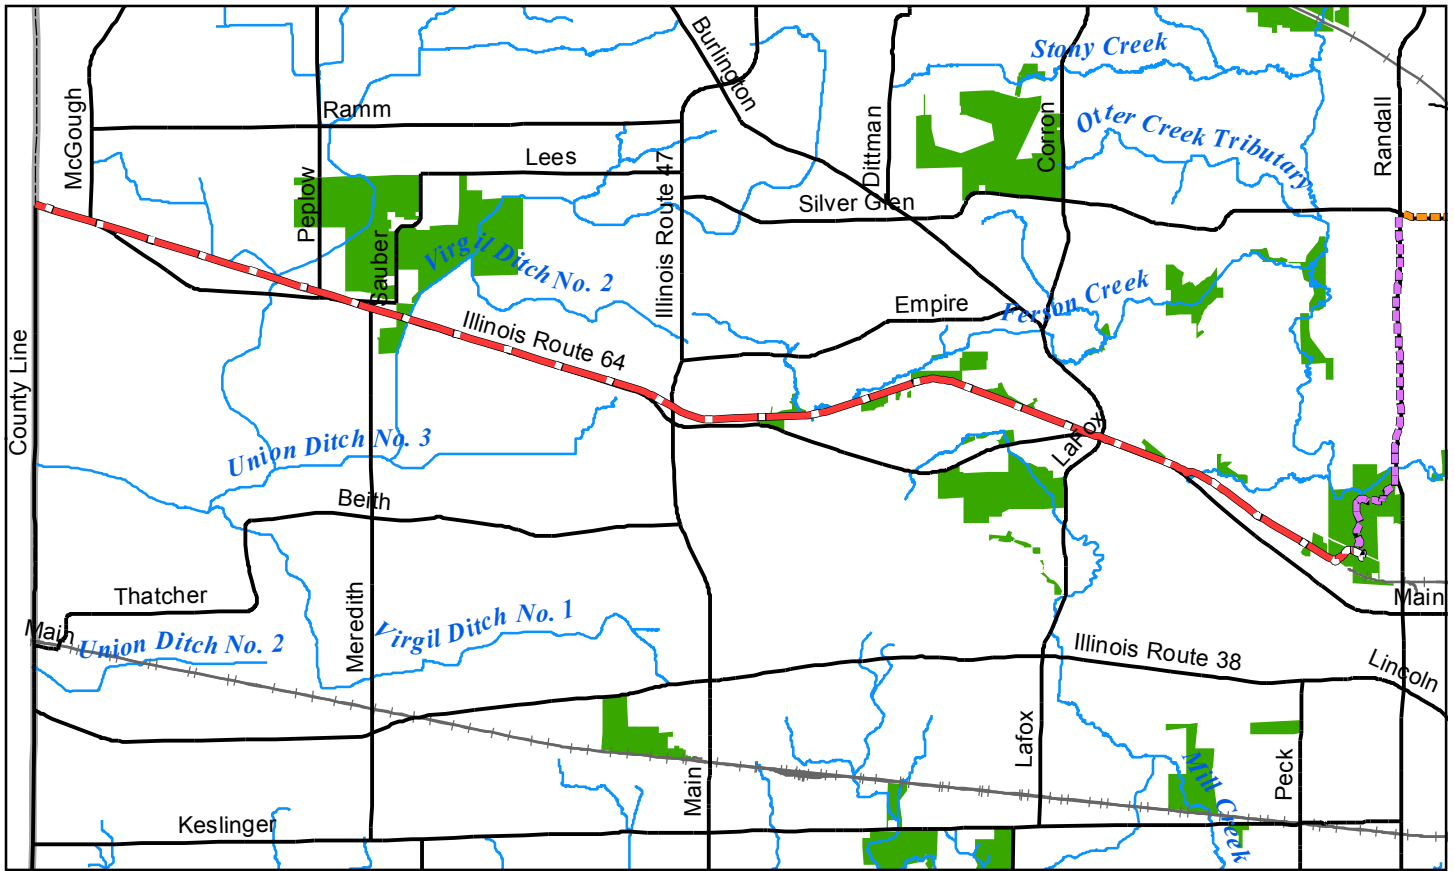

Great Western Trail

Great Western Trail
 Total trail miles = 13.3
 Acreage = 329

Information: (630) 232-5980
www.kaneforest.com
 Hours: Daily, Sunrise-Sunset

| Legend | |
|--------|-----------------|
| | Major Road |
| | Railroad |
| | Creek |
| | Forest Preserve |
| | Kane County |

| Trail Information | |
|-------------------|--|
| | Great Western Regional Bike Trail 13.3 miles, screenings |
| | Randall Road Trail 3.74 miles, asphalt |
| | River Bend Trail, asphalt |