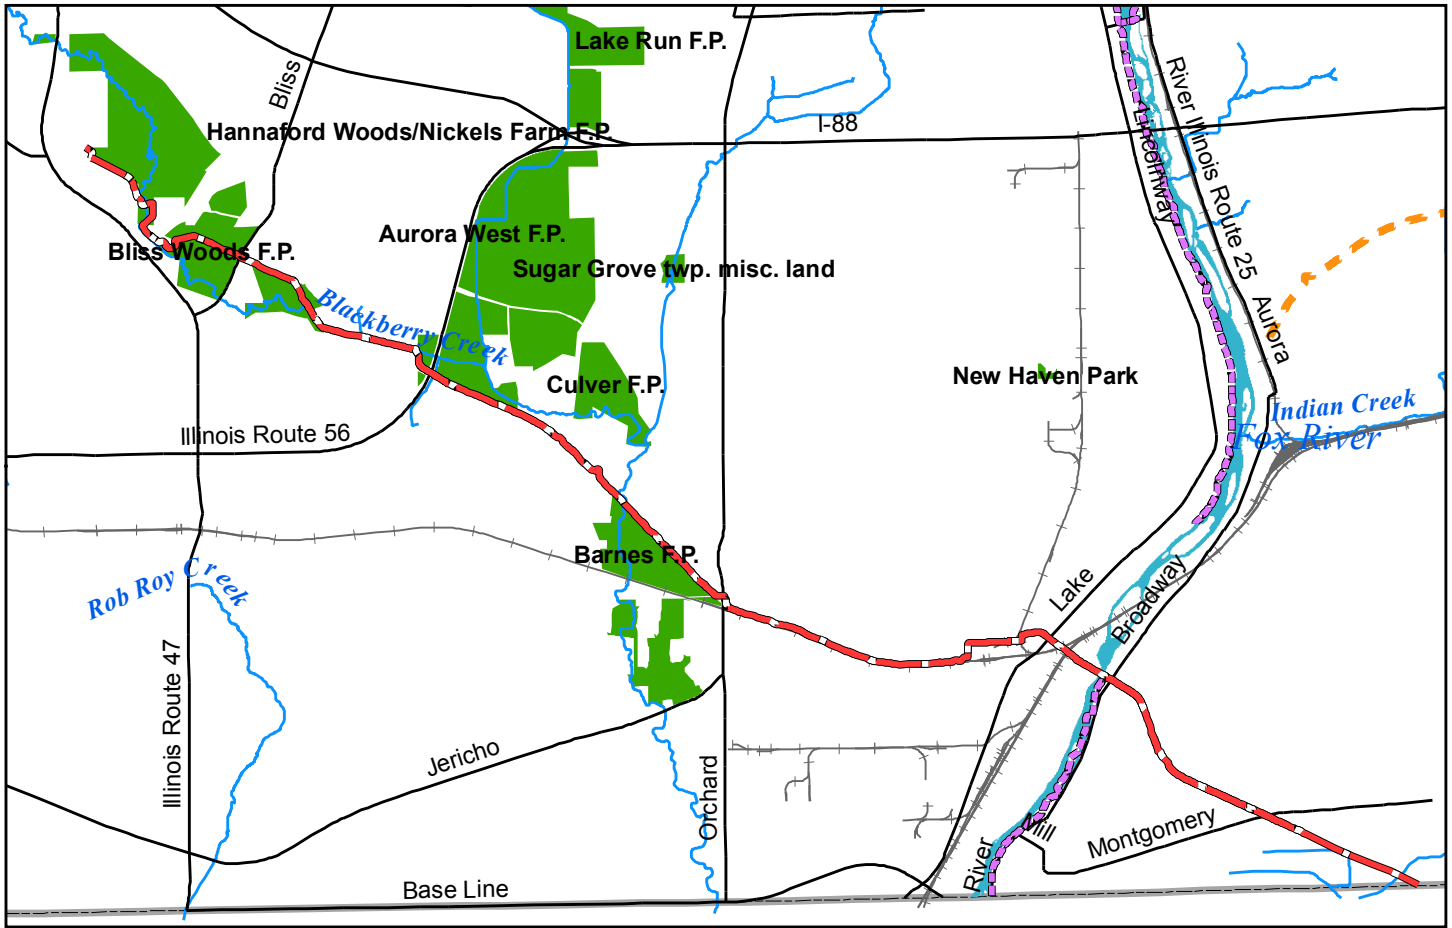

Virgil Gilman Trail

Virgil Gilman Trail
 Total trail miles = 11.2
 (VGT on FP Property = 2.08 miles)

Information: (630) 232-5980
www.kaneforest.com
 Hours: Daily, Sunrise-Sunset

Legend	
	Major Road
	Railroad
	Creek
	Fox River
	Forest Preserve
	Kane County

Trail Information	
	Fox River Regional Bike Trail, asphalt
	Illinois Prairie Path-Aurora, asphalt & screenings
	Virgil Gilman Trail 11.2 miles, asphalt & screenings