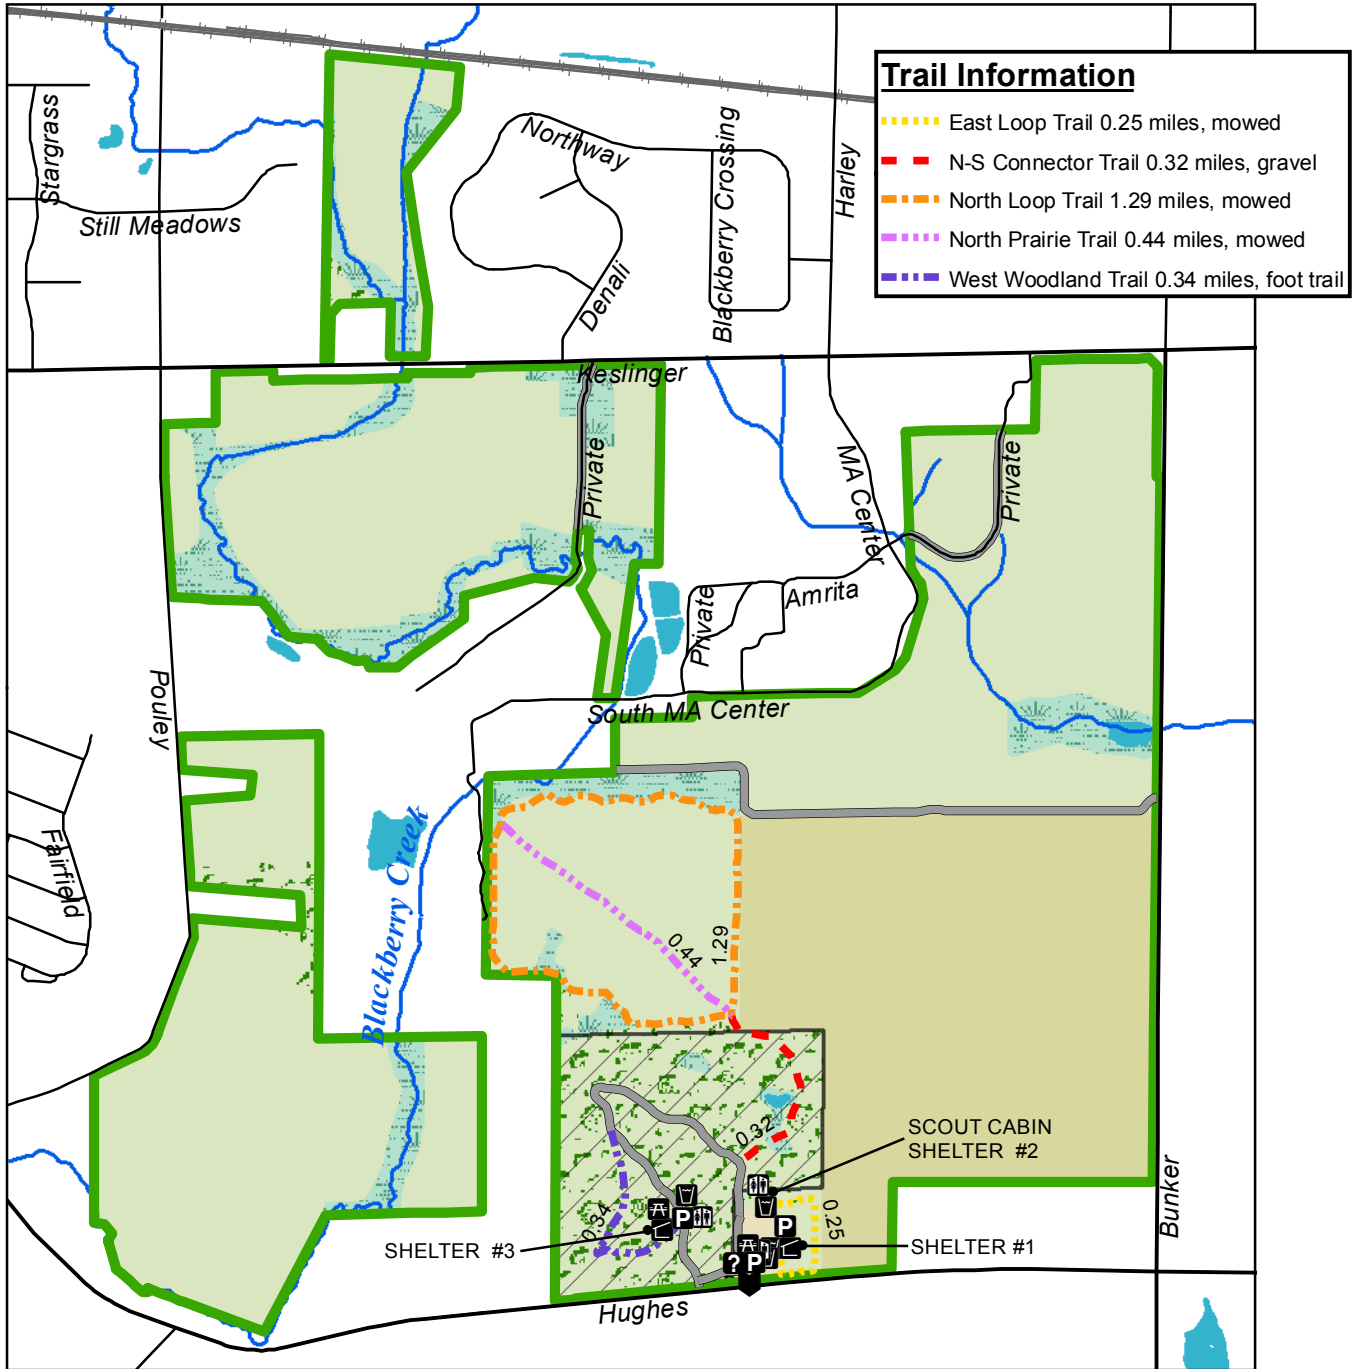

Johnson's Mound Forest Preserve

41W600 Hughes Road,
Elburn, IL 60119
Approx. 2 miles east of
IL Route 47

Acreage = 955
Total trail miles = 2.64

Information: (630) 232-5980
www.kaneforest.com
Hours: Daily, Sunrise-Sunset