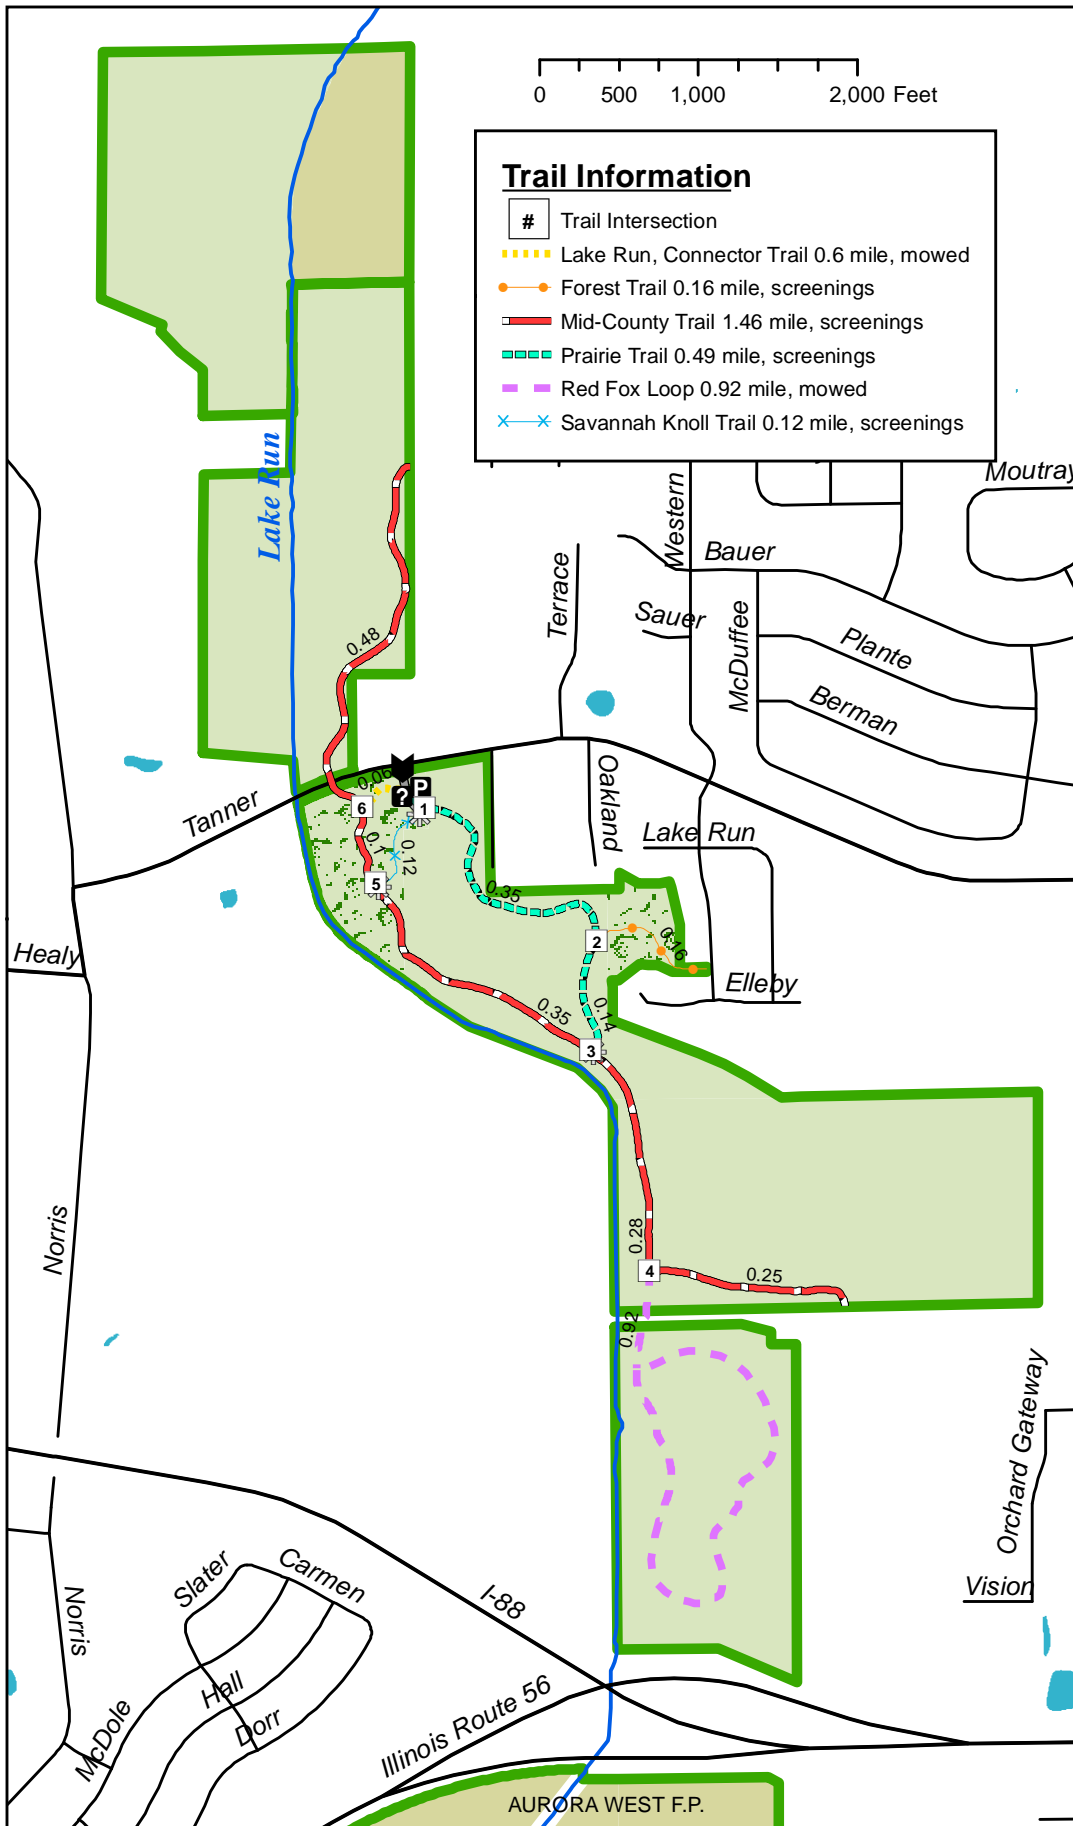

Lake Run Forest Preserve

Legend

- Main Entrance
- Information
- Parking
- Interpretive Sign
- Road
- Creek
- Open Water
- Forest Preserve
- Natural Area -
 - Cropland
 - Grassland
 - Woodland

40W255 Tanner Road,
 Sugar Grove, IL 60554
 Approx. 1.5 miles west of
 Orchard Road

Acreage = 353
 Total trail miles = 3.2

Information: (630) 232-5980
www.kaneforest.com
 Hours: Daily, Sunrise-Sunset