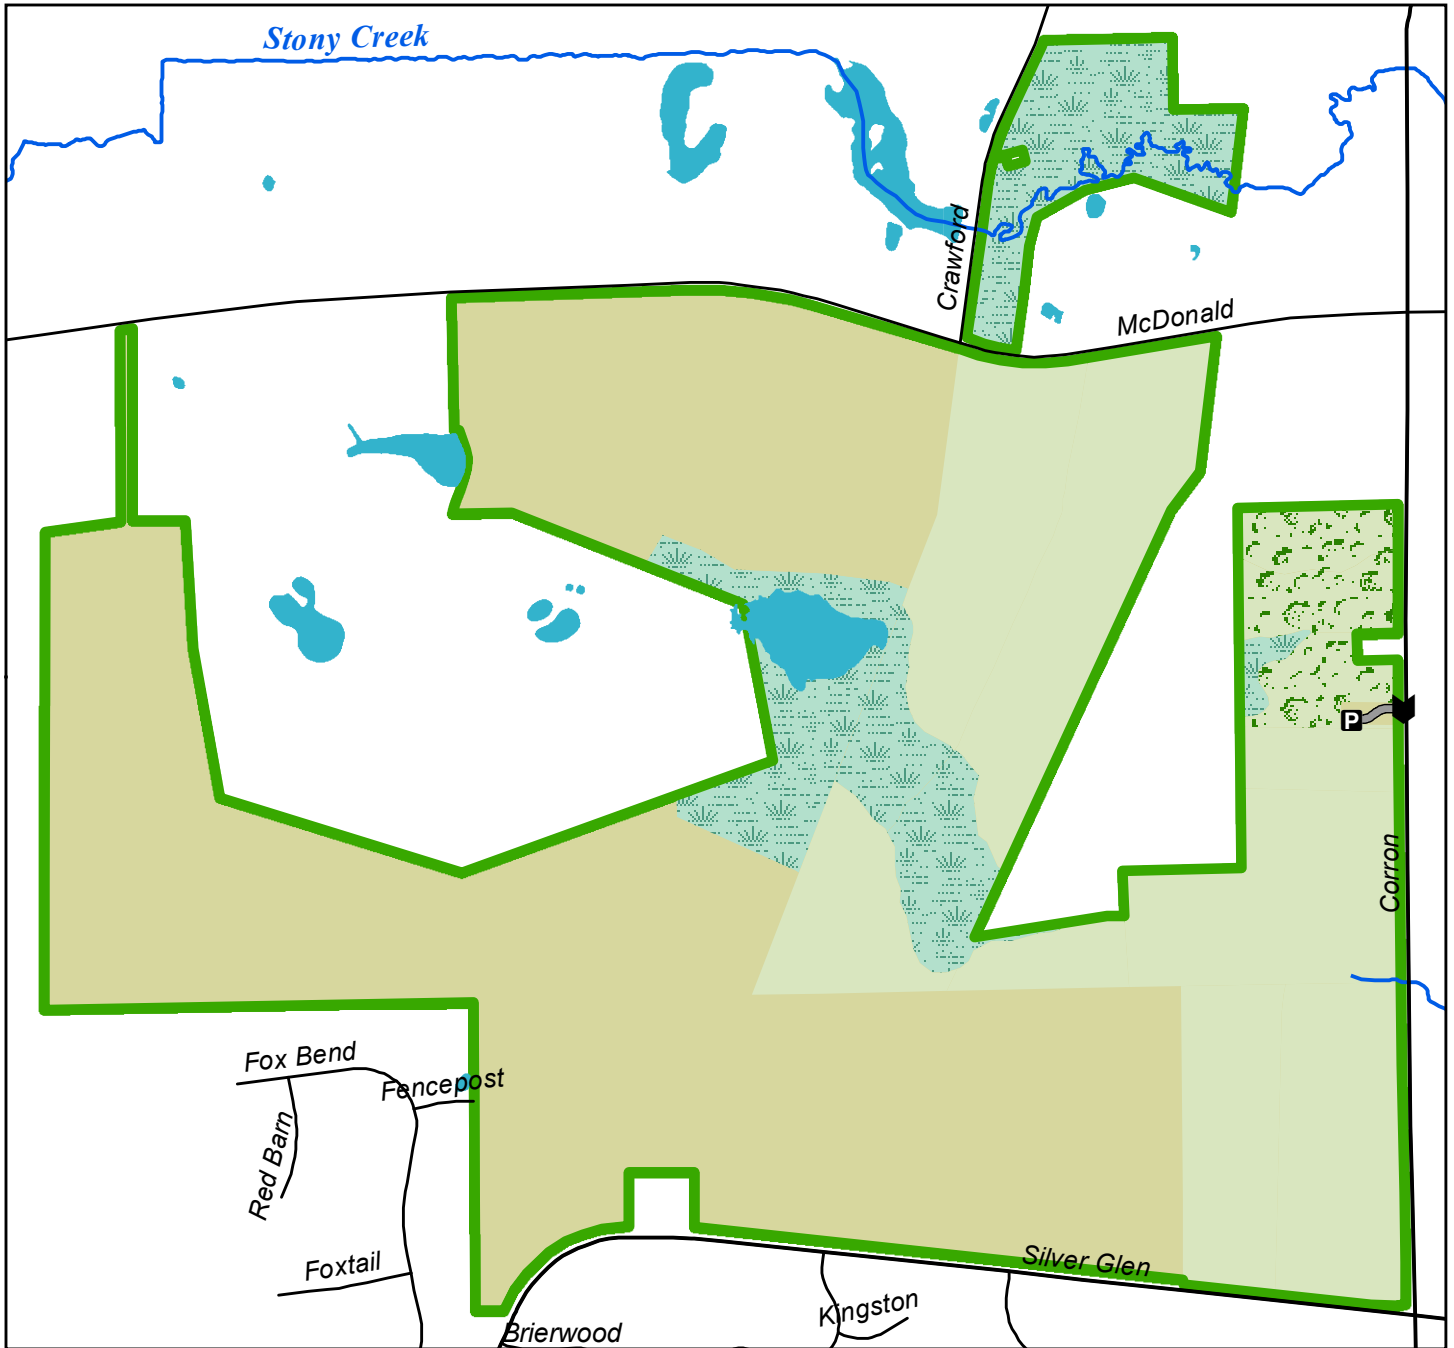

# Meissner Prairie-Corrone Forest Preserve

Legend	
	Main Entrance
	Parking
	Road
	Forest Preserve Road
	Creek
	Open Water
	Forest Preserve
Natural Area -	
	Cropland
	Grassland
	Wetland
	Woodland

7N760 Corron Road,  
St. Charles, IL 60175  
Approx. 2/3 mile north of  
Silver Glen Road

Acreage = 620  
Total trail miles = 0

Information: (630) 232-5980  
[www.kaneforest.com](http://www.kaneforest.com)  
Hours: Daily, Sunrise-Sunset