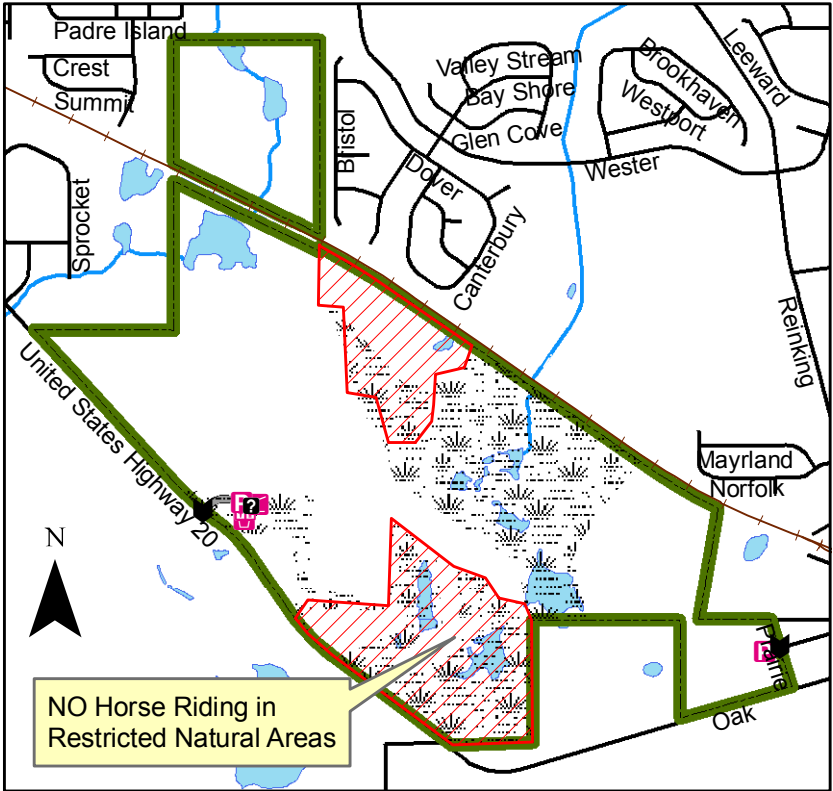

# Pingree Grove Forest Preserve

NO Horse Riding in Restricted Natural Areas

394.7 acres  
 2.75 miles mowed trails.  
 Horse riders must stay on maintained trails.  
 No trailer parking available at this preserve.

## Legend

- Main Entrance
- Information
- Parking
- Shelter
- Restroom
- Water
- Forest Preserve Boundary
- Restricted Natural Area
- Wetland
- Open Water