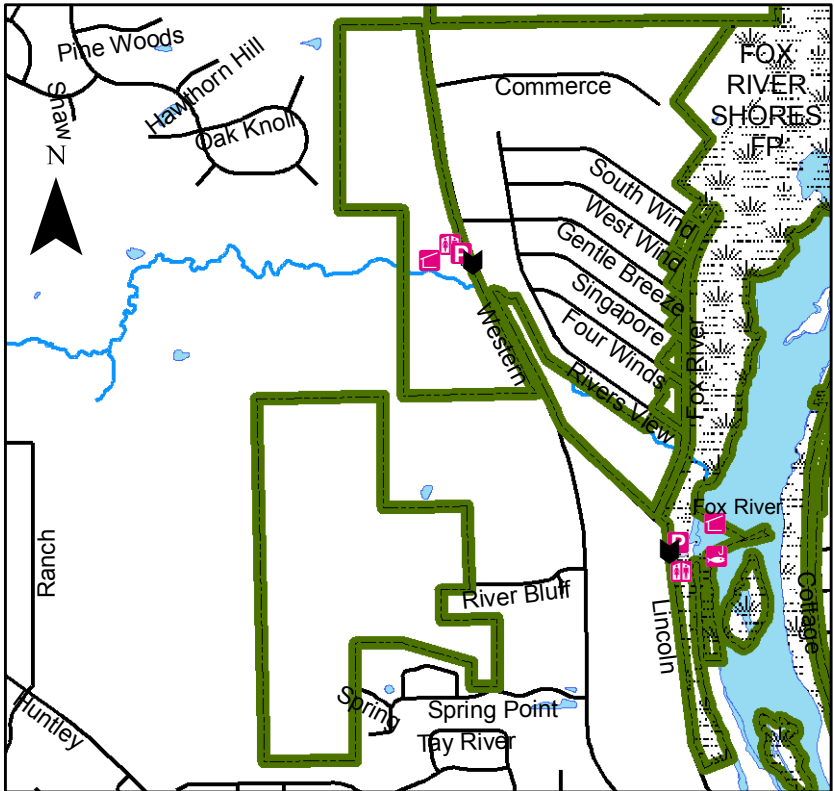

Raceway Woods Forest Preserve

112 acres
 2 miles asphalt trails.
 Horse riders must stay on maintained trails.
 No trailer parking available at this preserve.

Legend

- Main Entrance
- Parking
- Shelter
- Restroom
- Forest Preserve Boundary
- Wetland
- Open Water